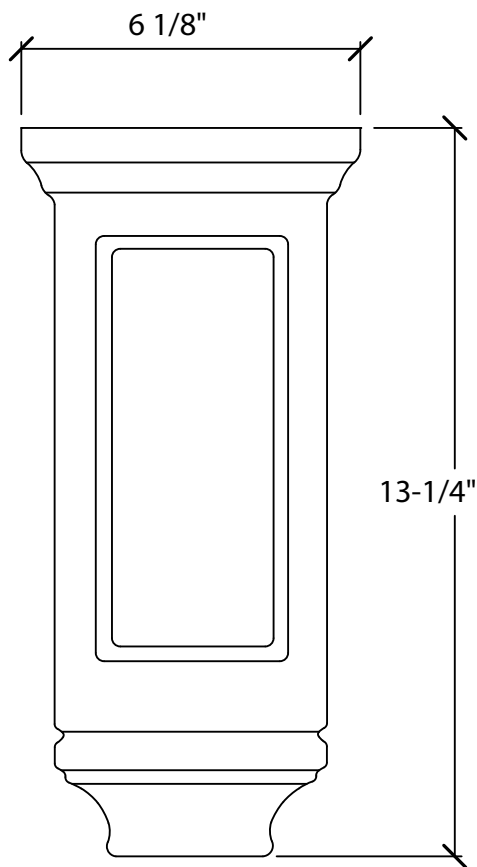

© Art For Everyday Inc.

PRODUCT CODE:

CBL-PN3