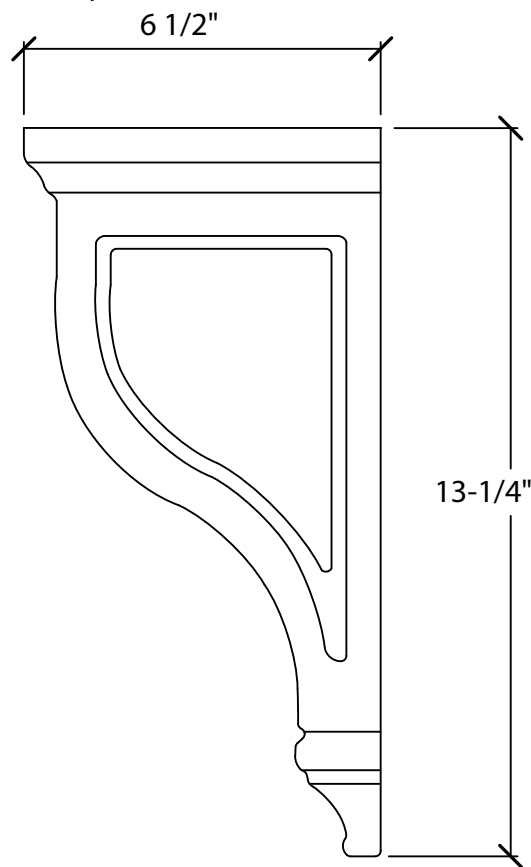

© Art For Everyday Inc.

PRODUCT CODE:

CBL-PN3