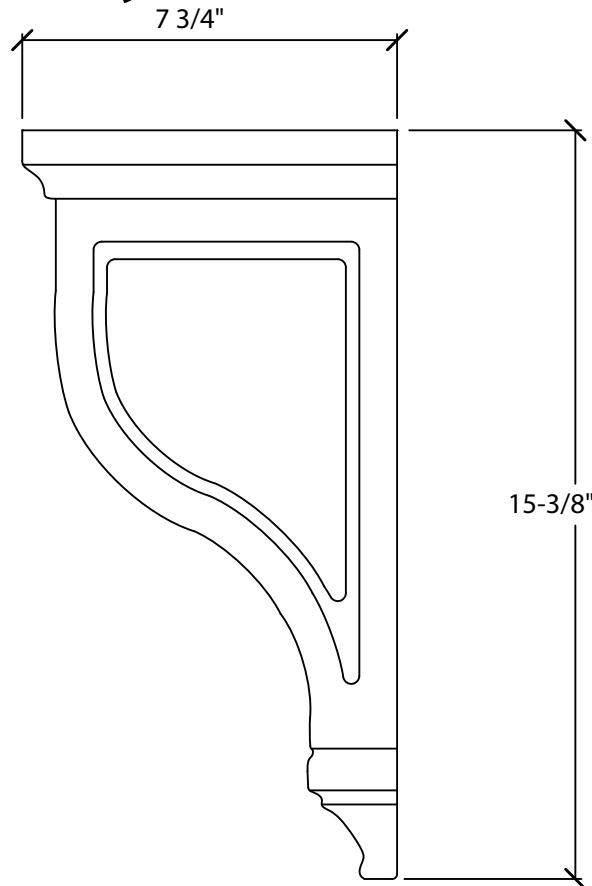

© Art For Everyday Inc.

PRODUCT CODE:

CBL-PN4