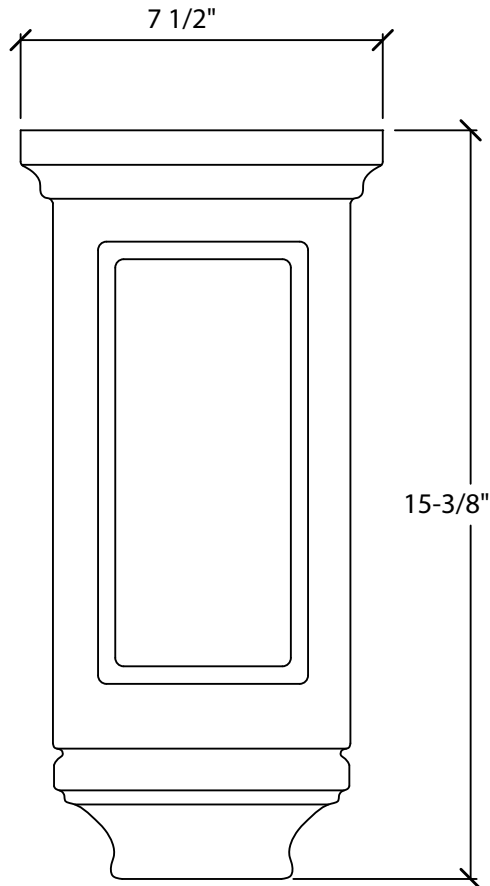

© Art For Everyday Inc.

PRODUCT CODE:

CBL-PN4