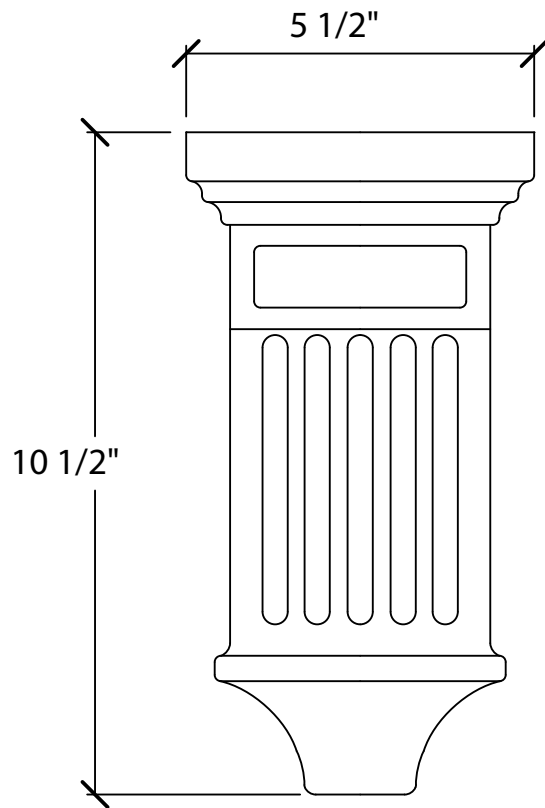

© Art For Everyday Inc.

PRODUCT CODE:

CBL-SH2