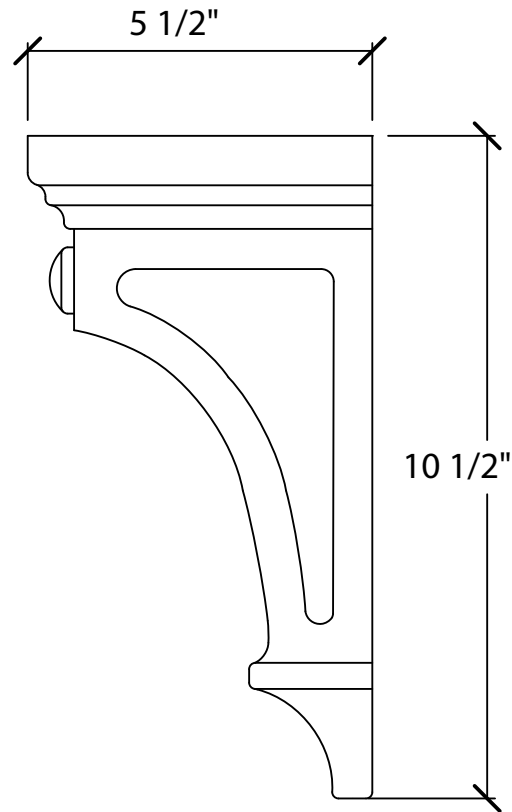

© Art For Everyday Inc.

PRODUCT CODE:

CBL-SH2