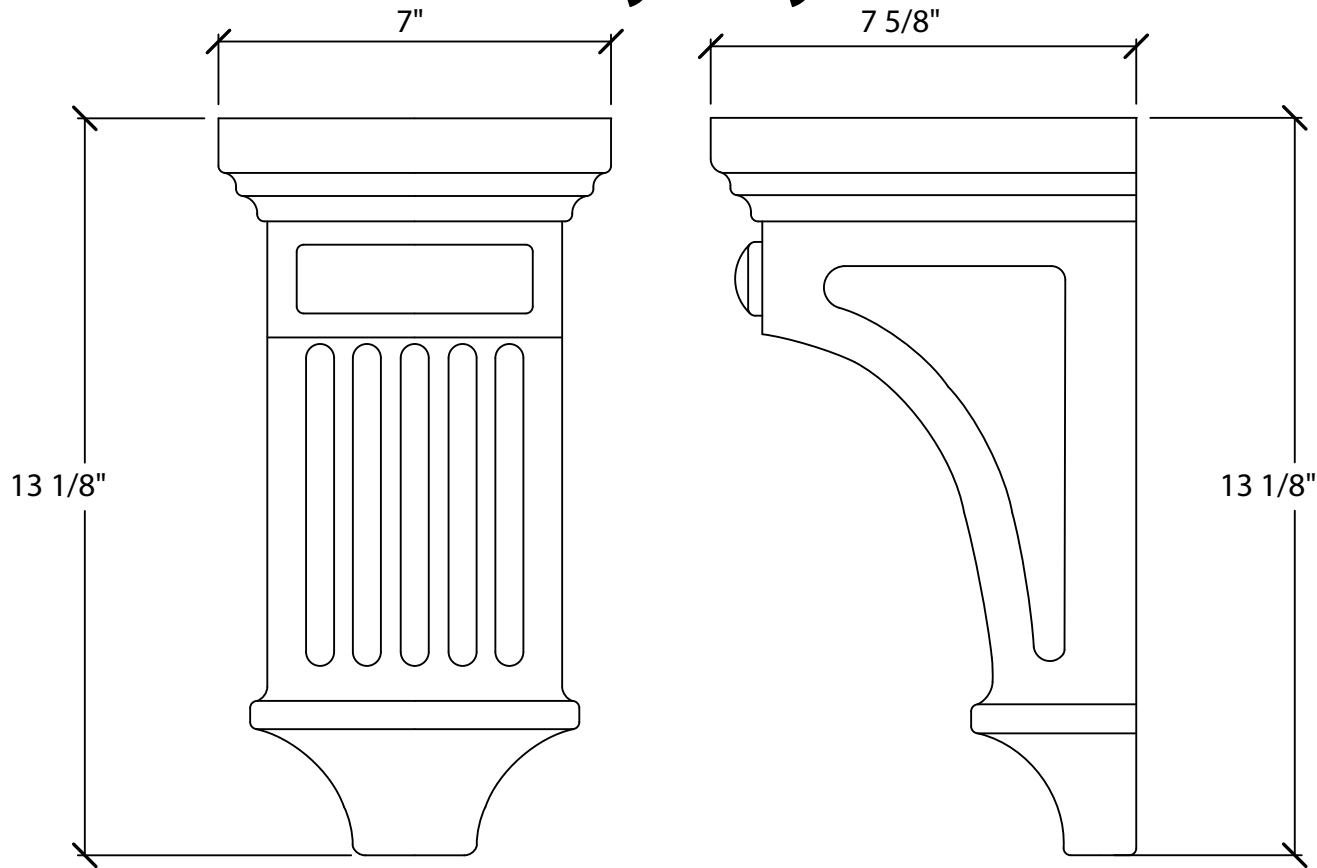

© Art For Everyday Inc.

PRODUCT CODE:

CBL-SH3