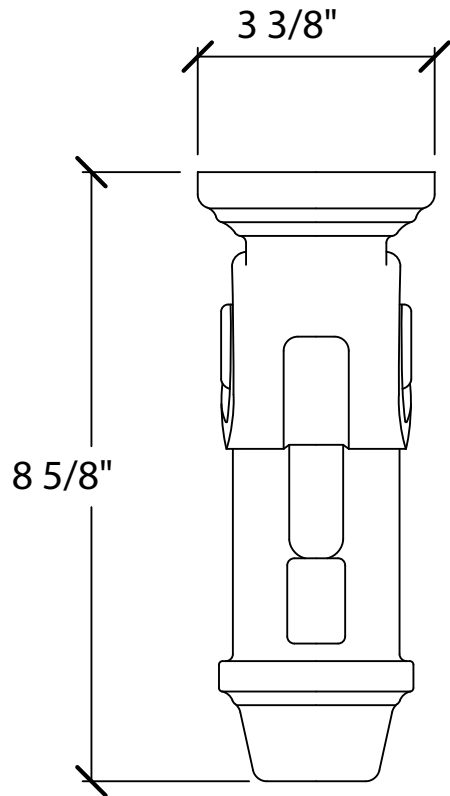

© Art For Everyday Inc.

PRODUCT CODE:

CBL-TB1