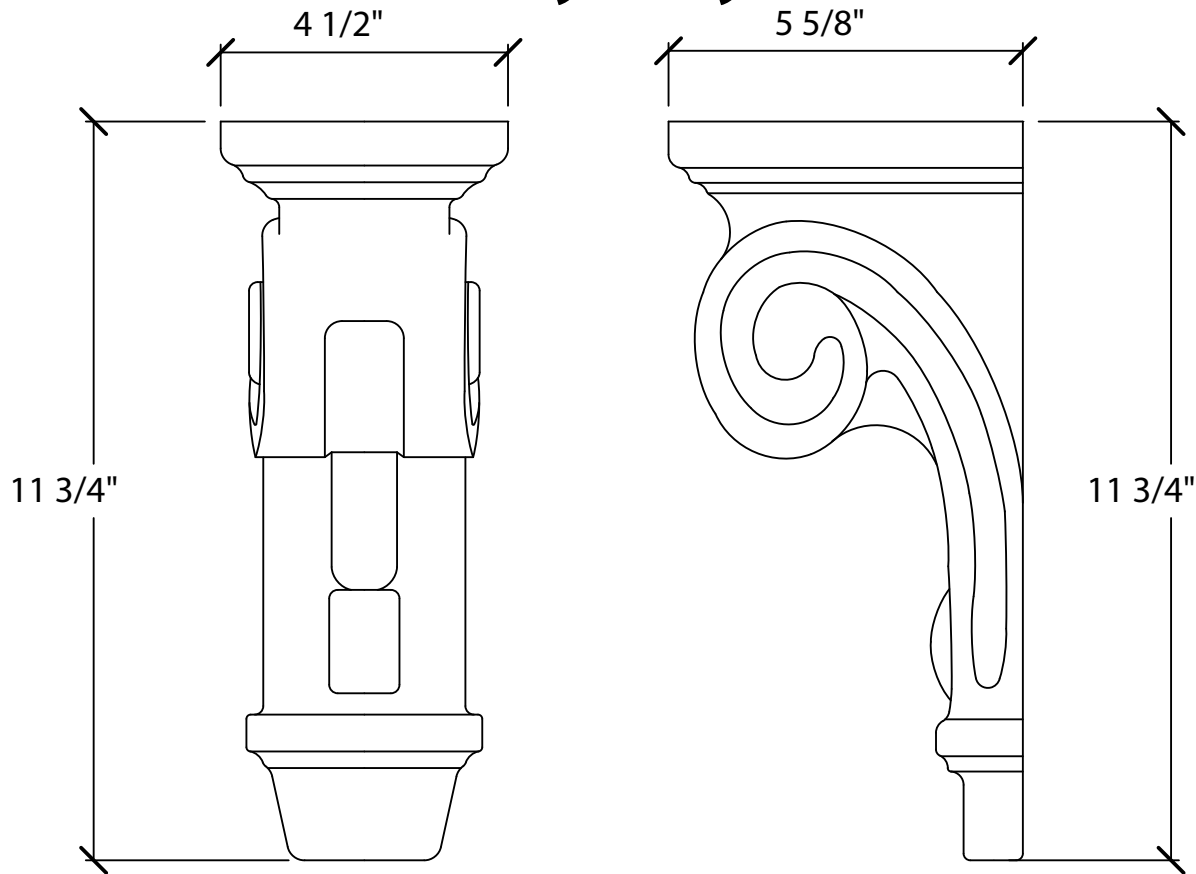

© Art For Everyday Inc.

PRODUCT CODE:

CBL-TB2