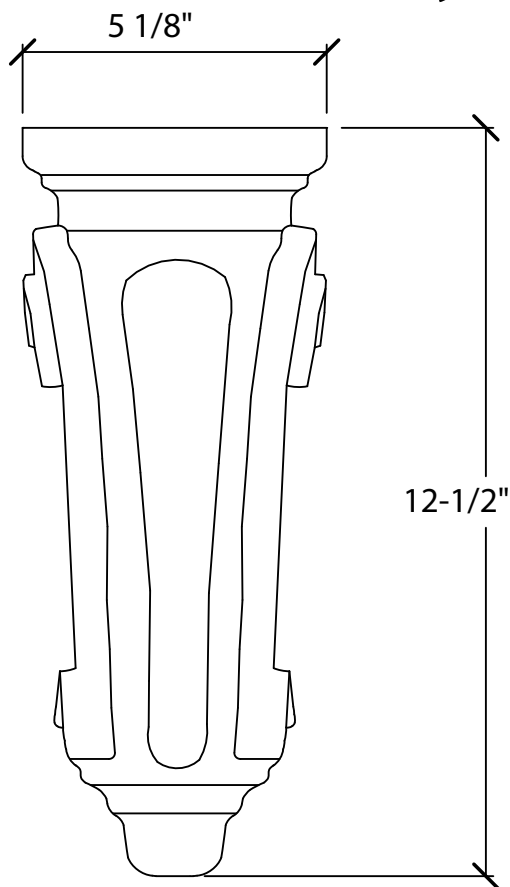

© Art For Everyday Inc.

PRODUCT CODE:

CBL-TR2