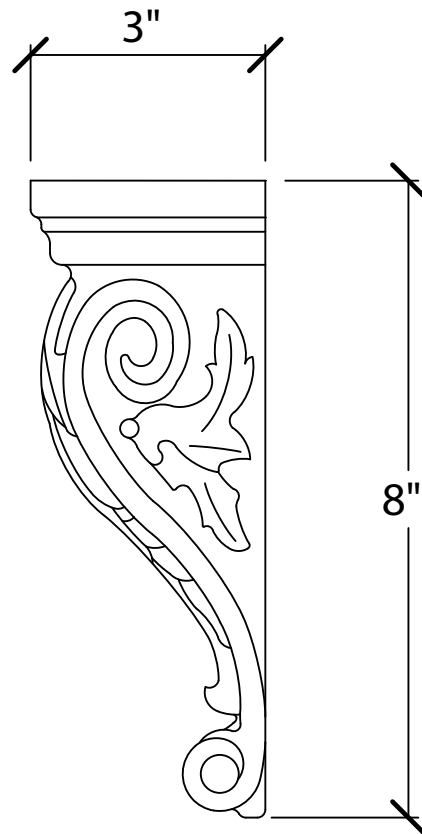

© Art For Everyday Inc.

PRODUCT CODE:

CBL-WA2