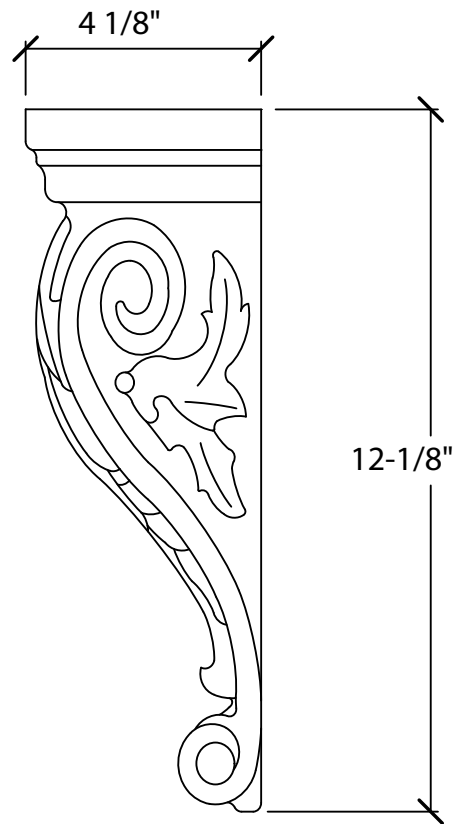

© Art For Everyday Inc.

PRODUCT CODE:

CBL-WA3