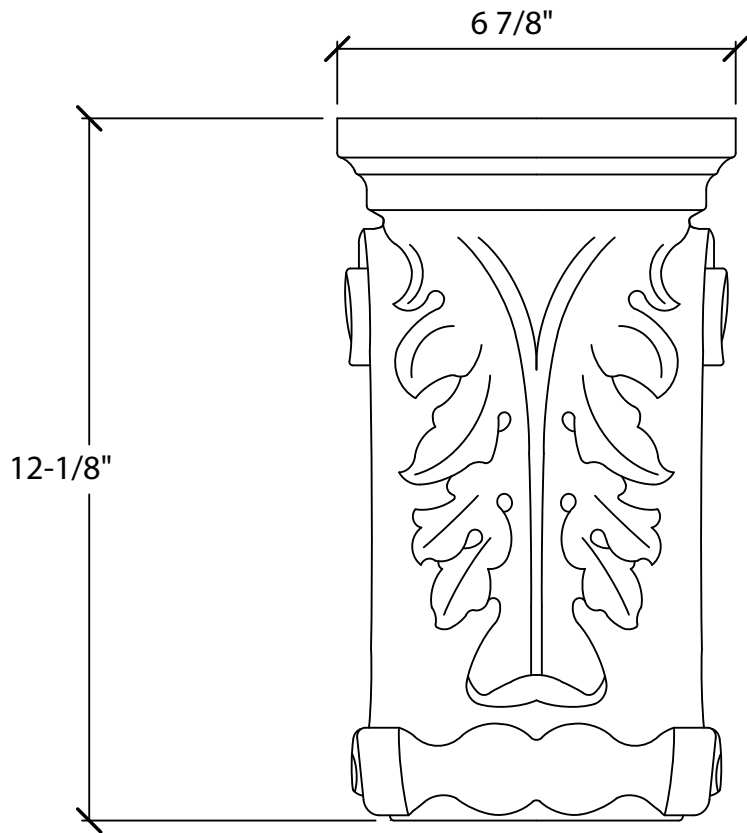

© Art For Everyday Inc.

PRODUCT CODE:

CBL-WA3