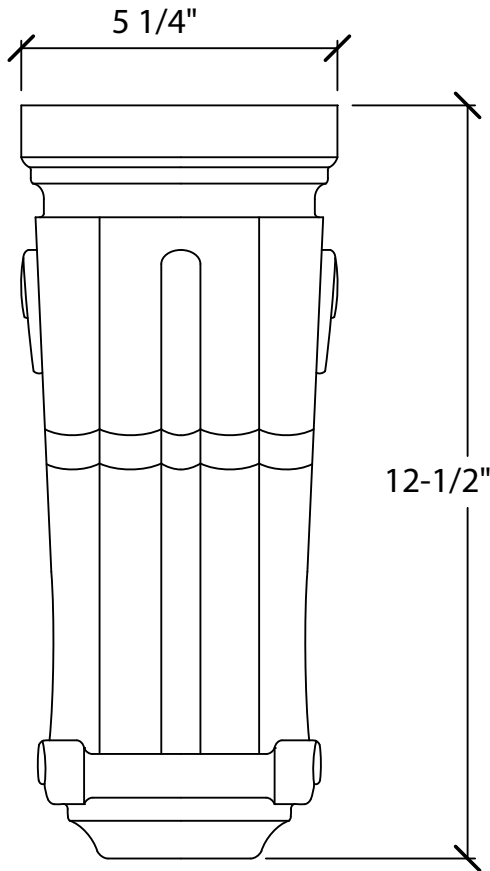

© Art For Everyday Inc.

PRODUCT CODE:

CBL-FR2