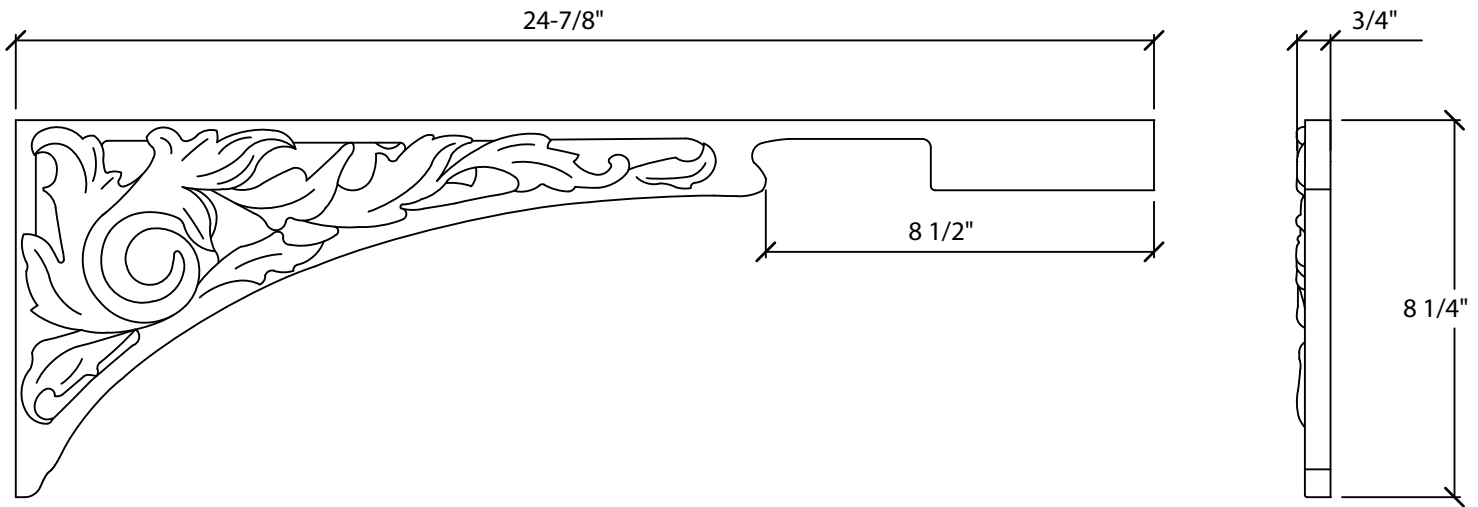

© Art For Everyday Inc.

PRODUCT CODE:

COR-AP2L