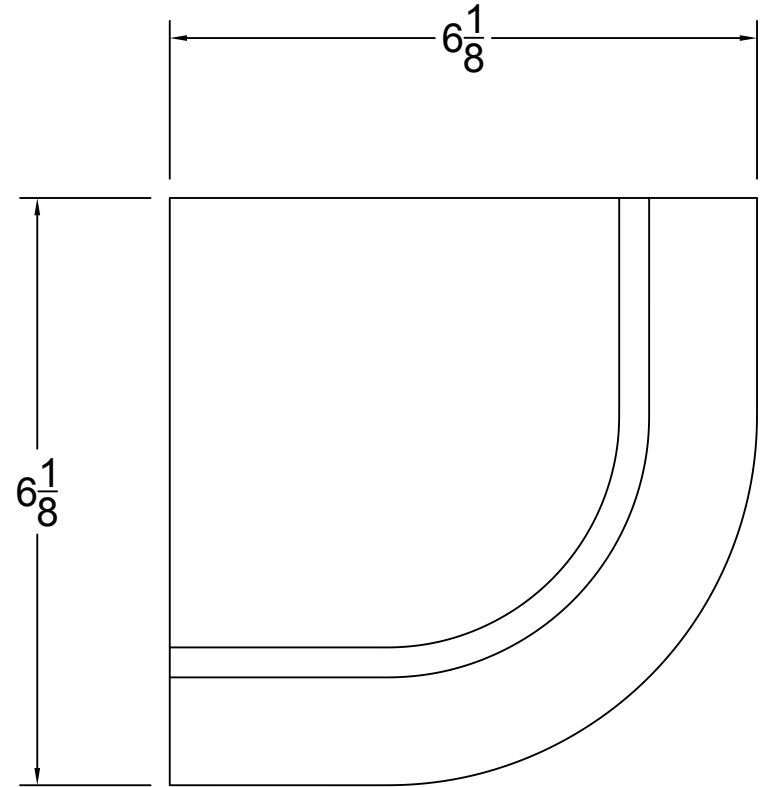

© Art For Everyday Inc.

PRODUCT CODE: COR - FTSR2