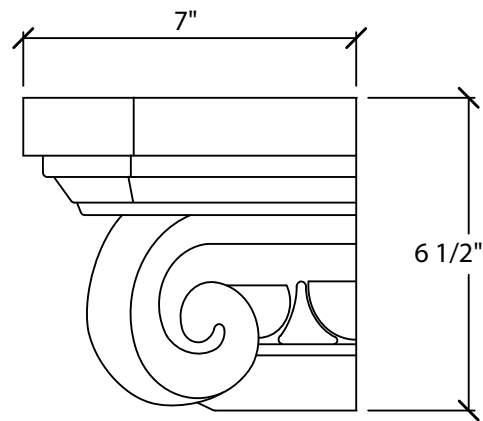

© Art For Everyday Inc.

PRODUCT CODE:

CPL-CRI