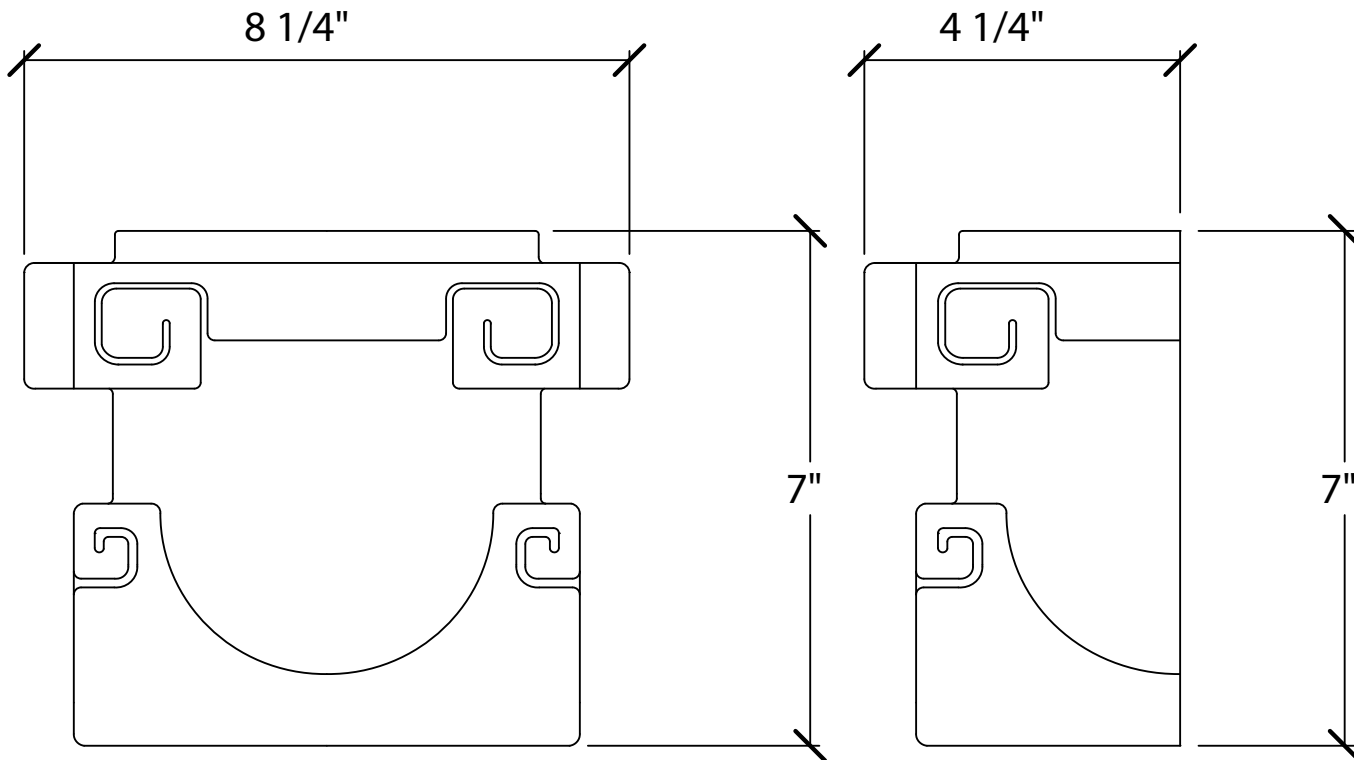

© Art For Everyday Inc.

PRODUCT CODE:

CPL-GKA