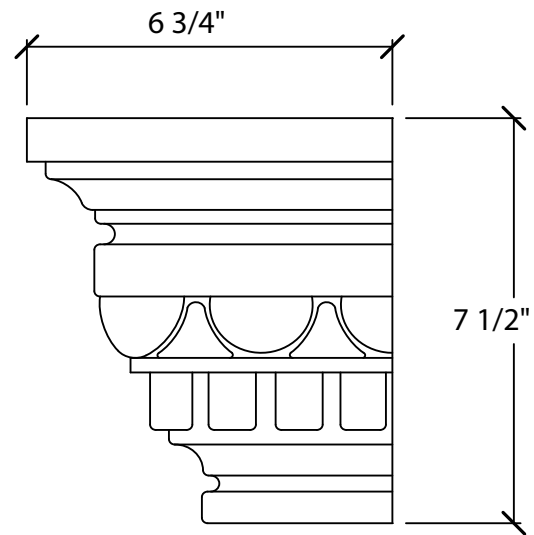

© Art For Everyday Inc.

PRODUCT CODE:

CPL-NCE