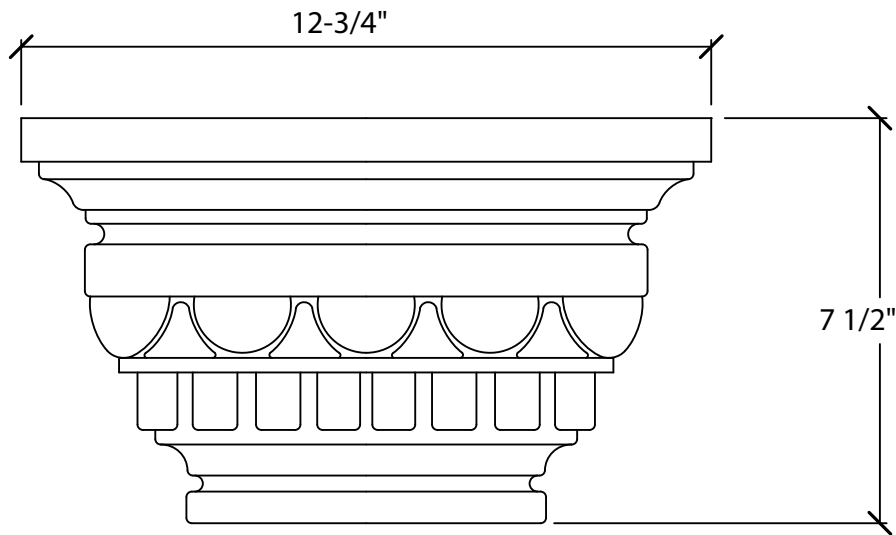

© Art For Everyday Inc.

PRODUCT CODE:

CPL-NCE