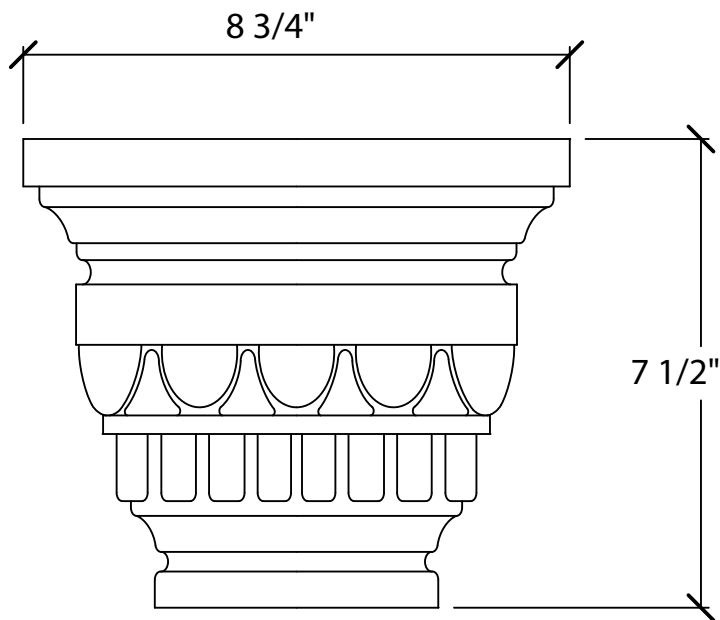

© Art For Everyday Inc.

PRODUCT CODE:

CPL-NCM1