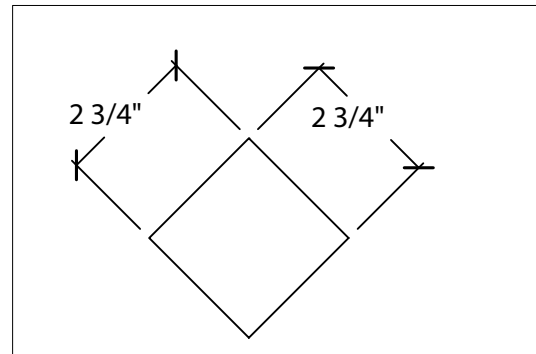

© Art For Everyday Inc.

PRODUCT CODE:

CRN-GR90