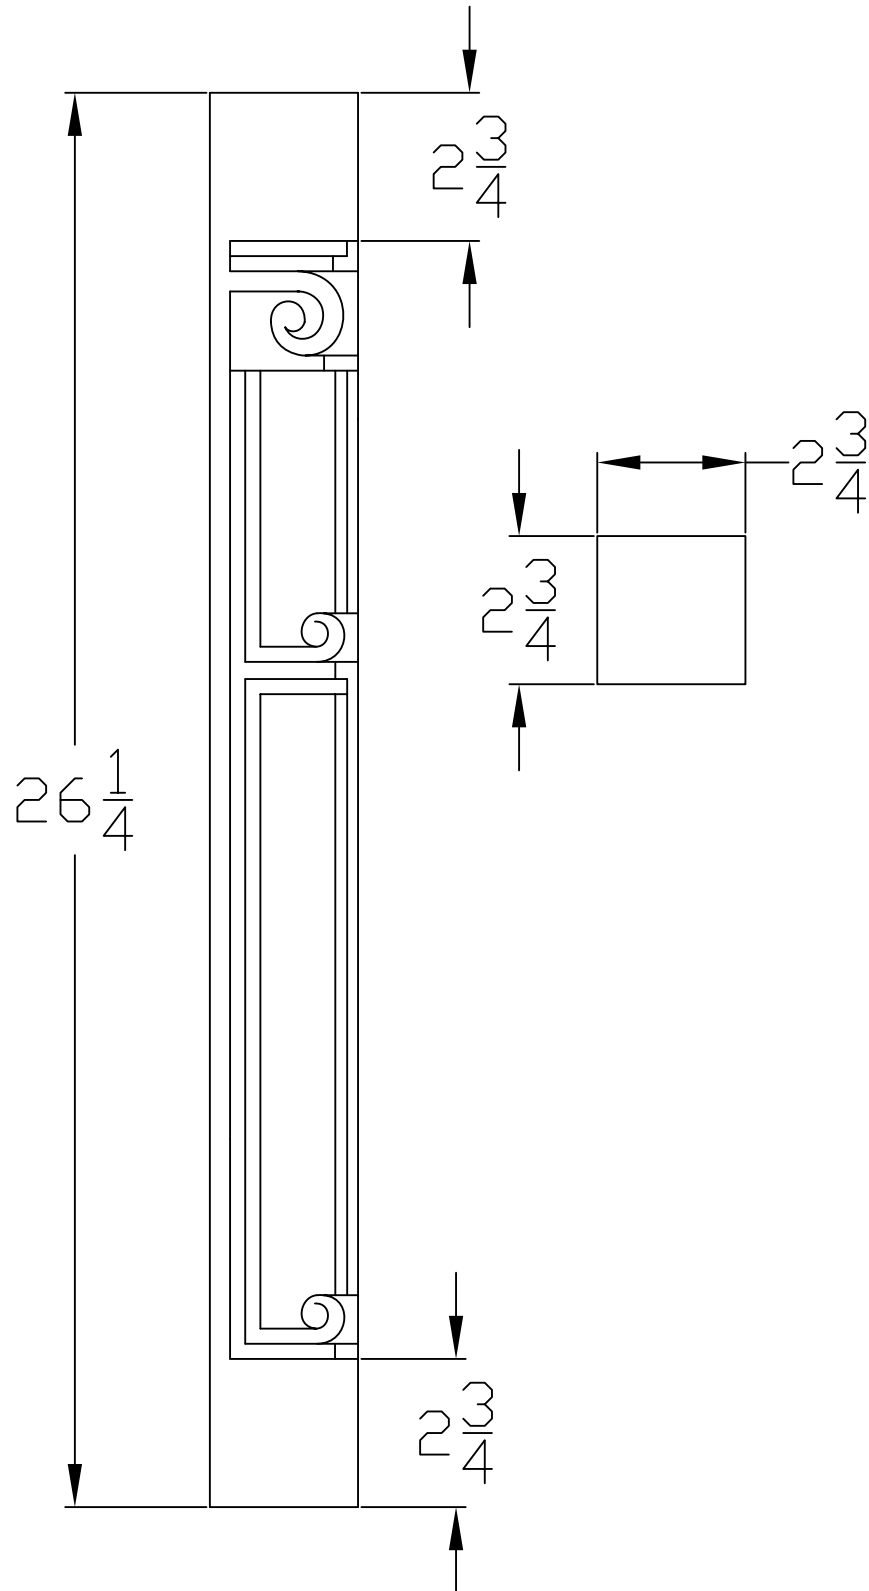

Art for everyday

PRODUCT CODE: CRN-NCS26