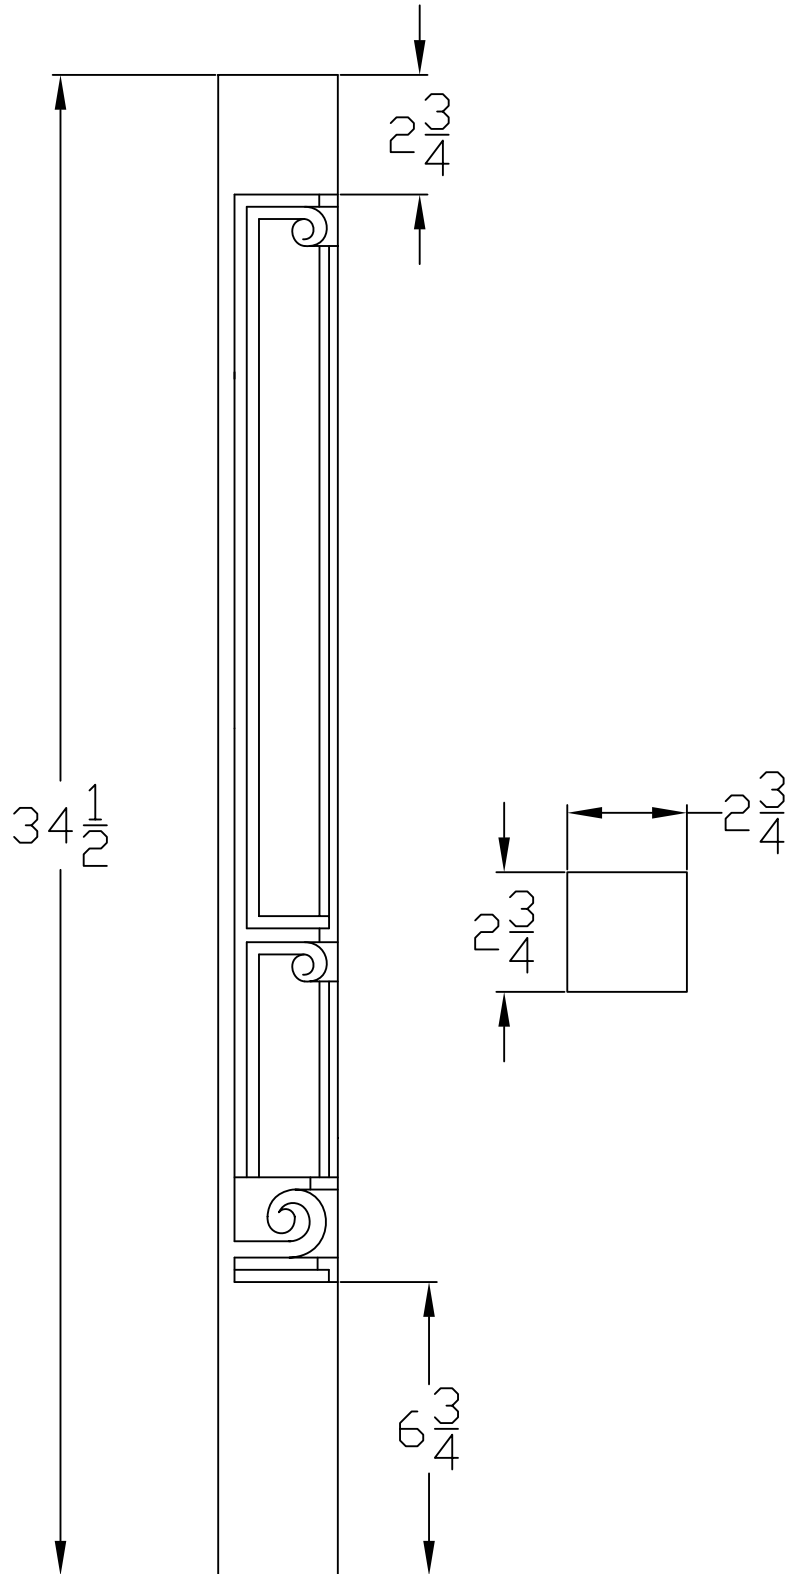

Art for everyday

PRODUCT CODE: CRN-NCS34