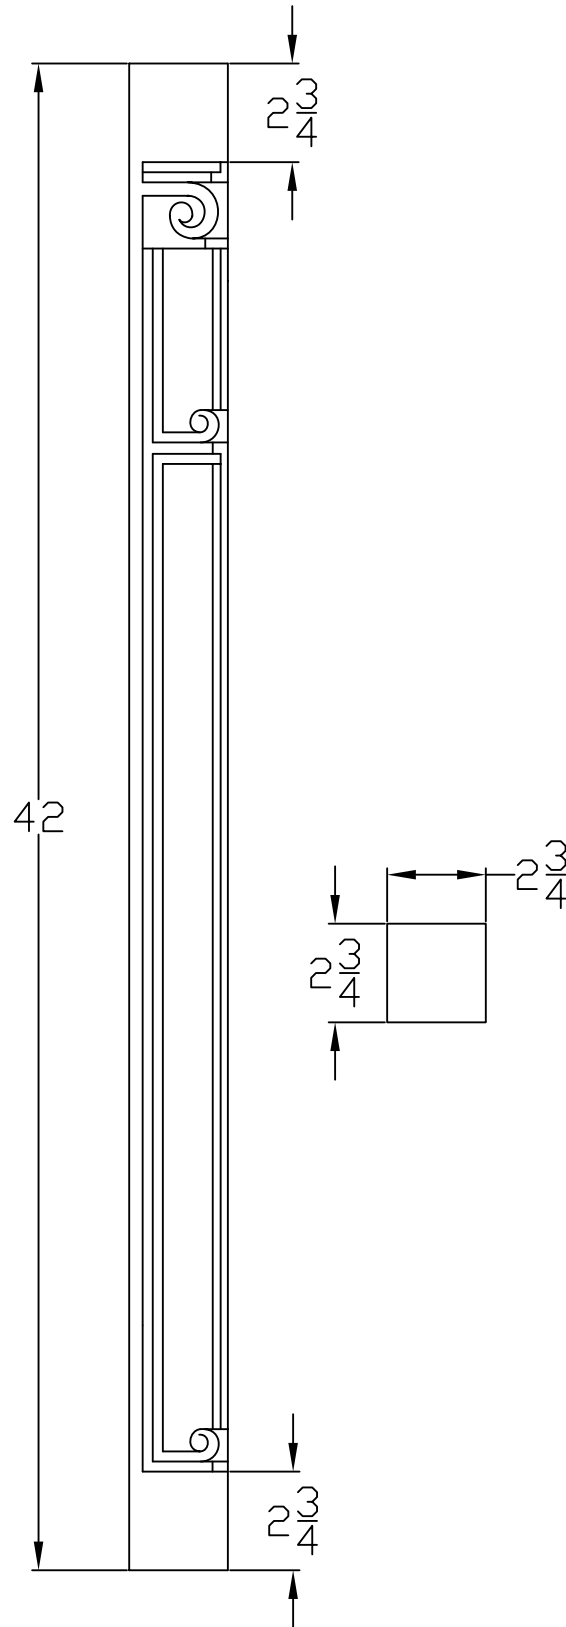

Art for everyday

PRODUCT CODE: CRN-NCS42