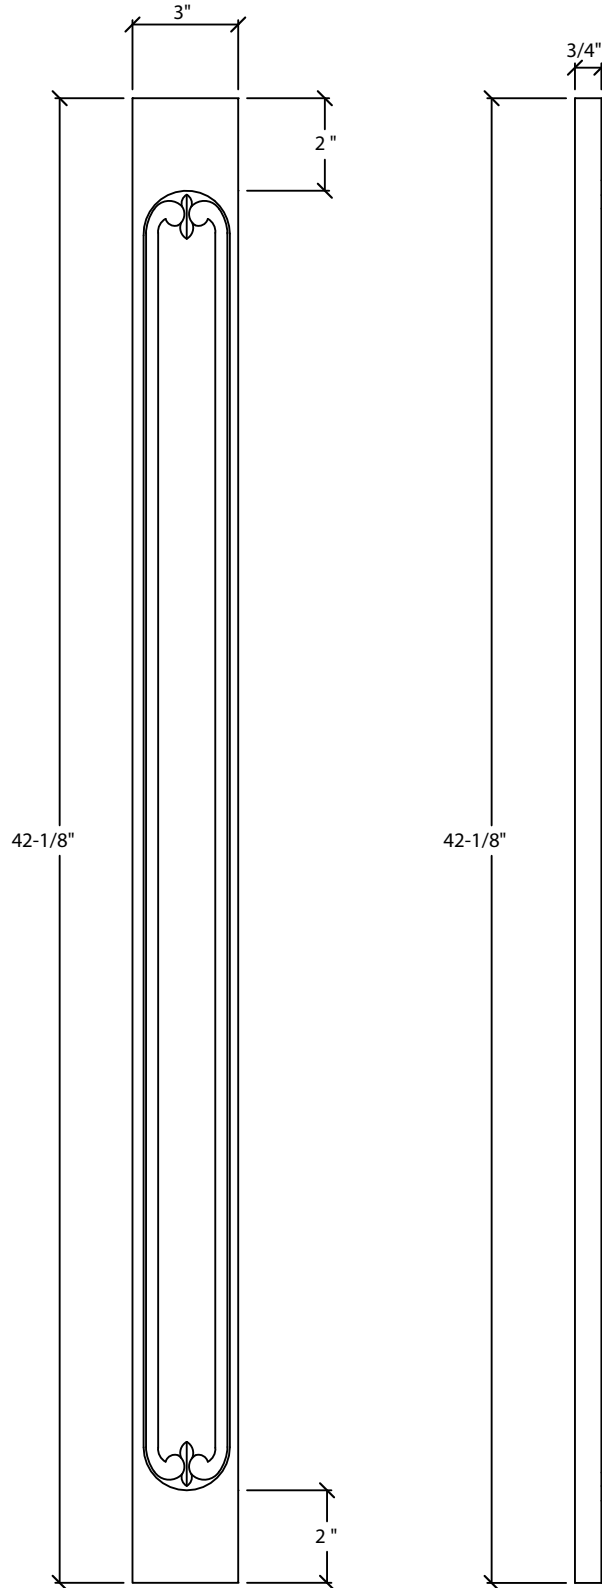

Art For Everyday Inc.

PRODUCT CODE:

CRN-OF