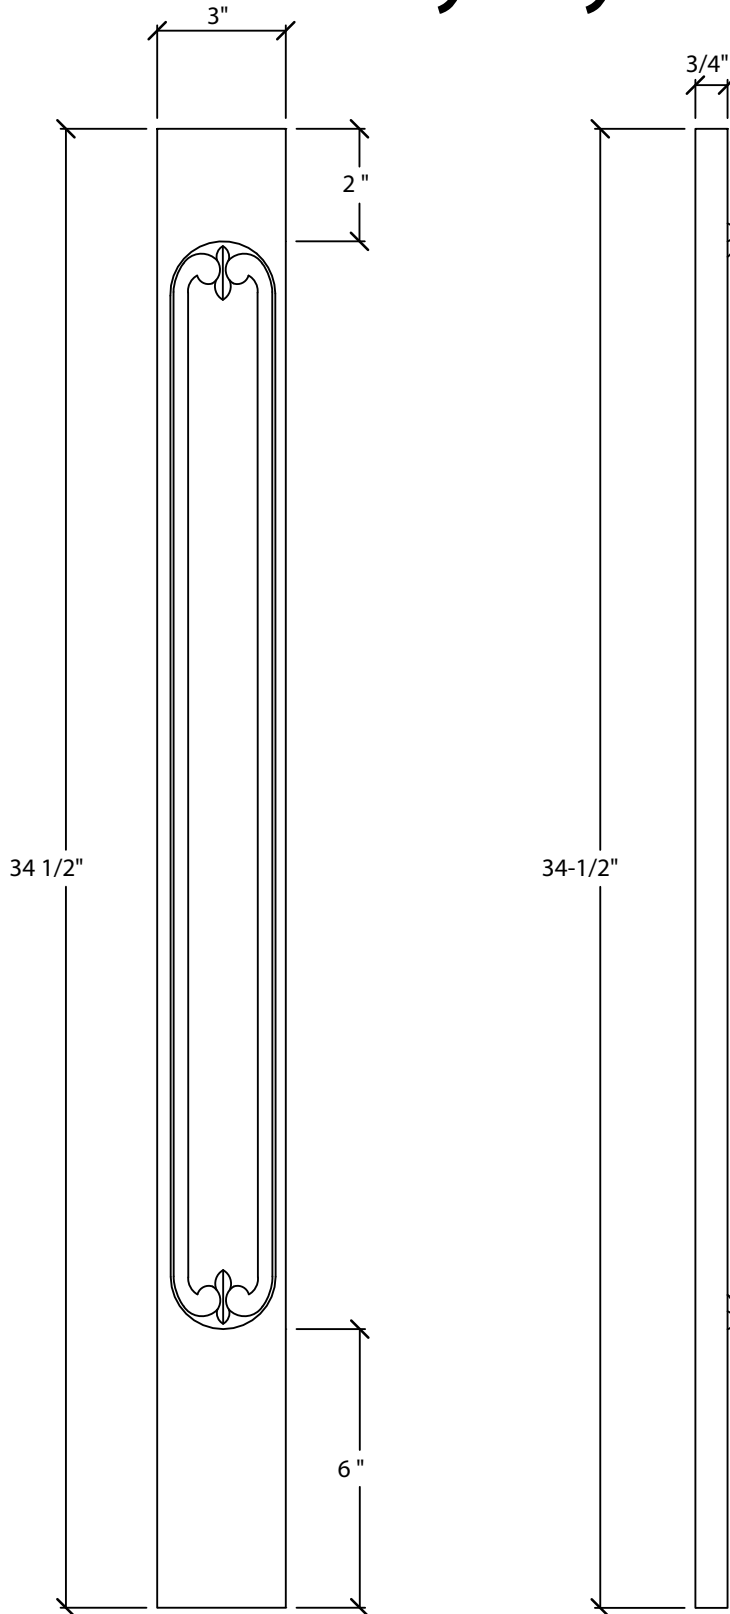

Art For Everyday Inc.

PRODUCT CODE:

CRN-OF