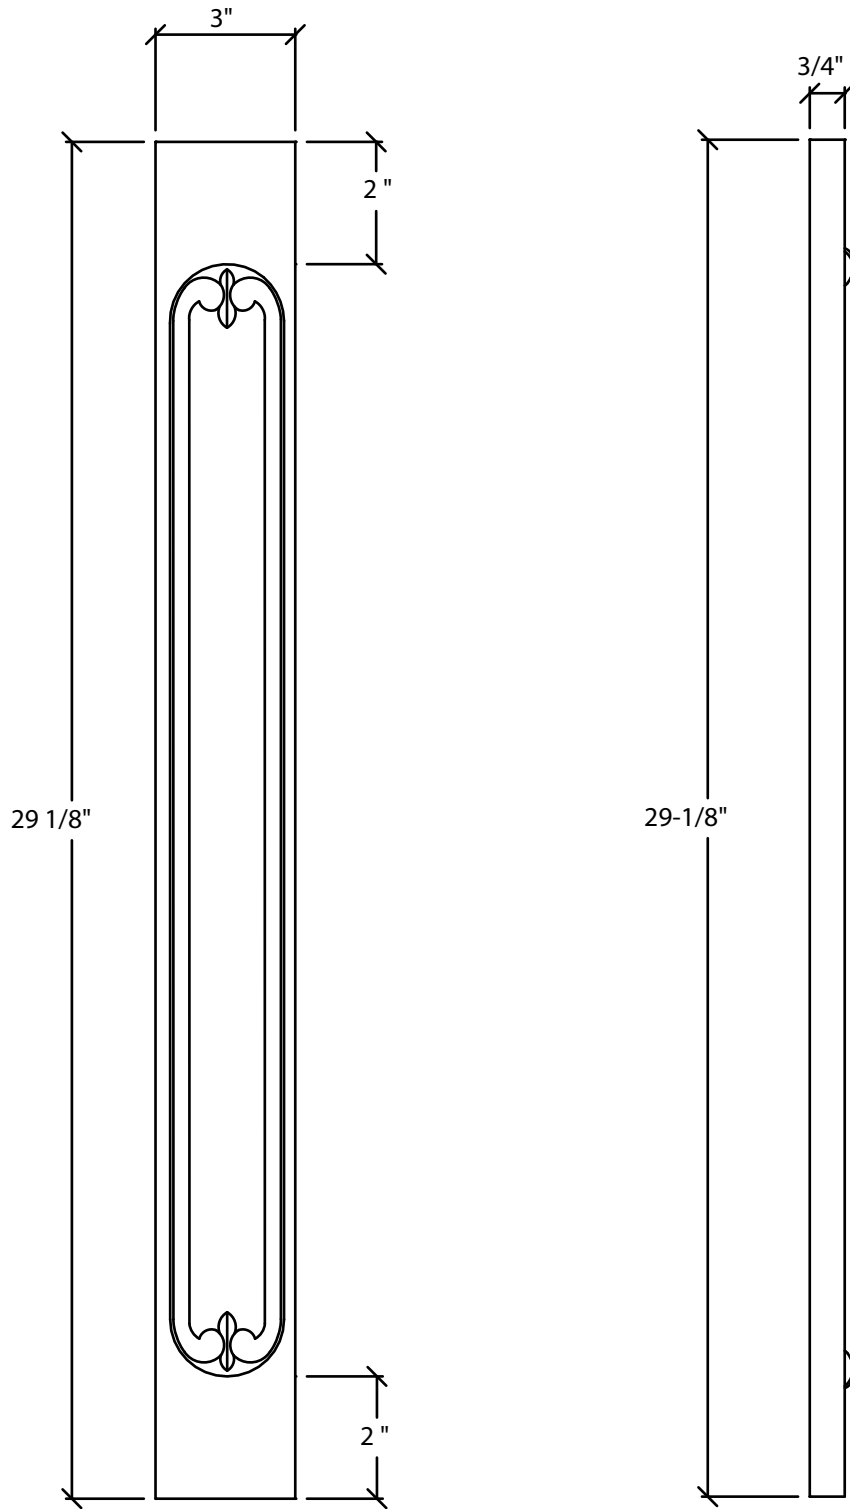

©

Art For Everyday Inc.

PRODUCT CODE:

CRN-OF