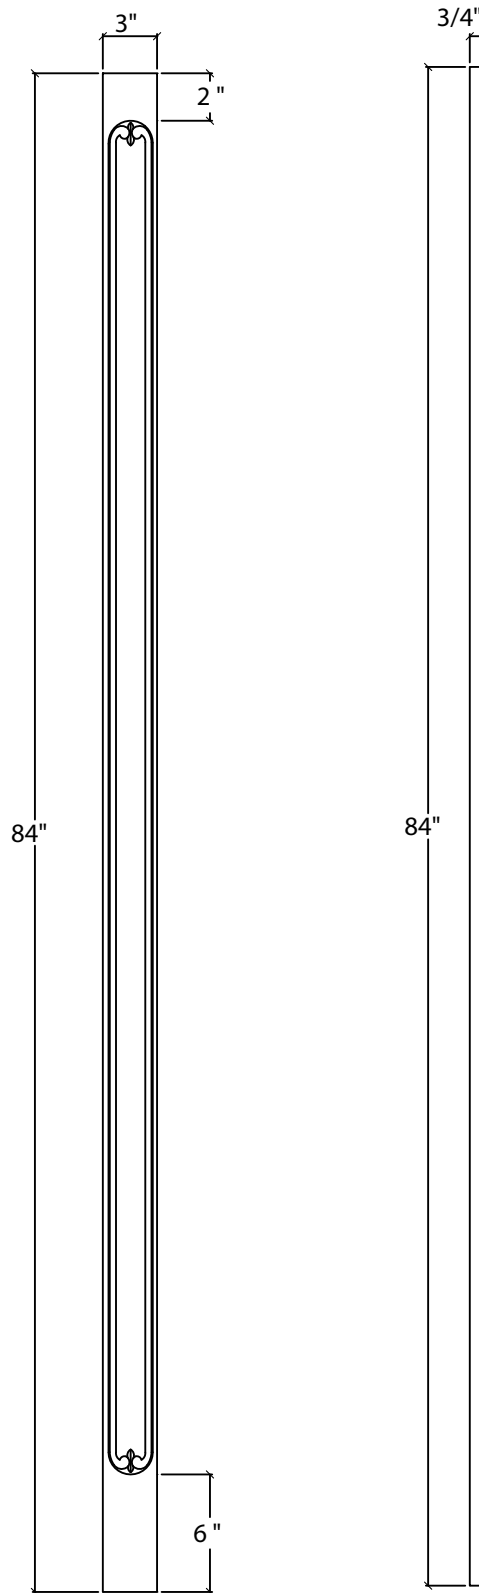

Art For Everyday Inc.

PRODUCT CODE:

CRN-OF