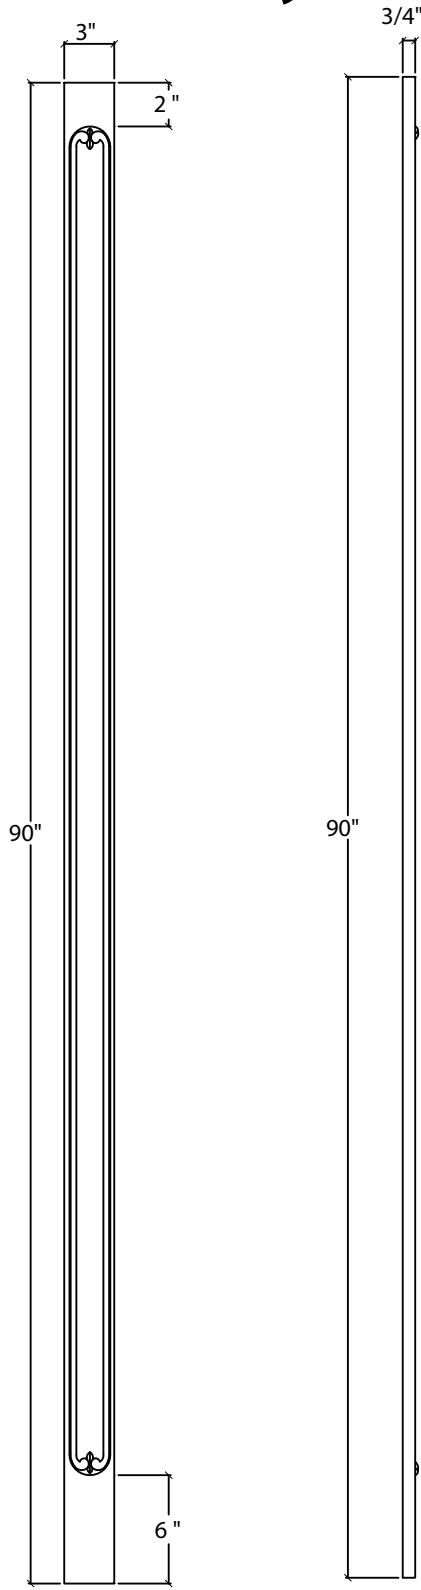

Art For Everyday Inc.

PRODUCT CODE:

CRN-OF