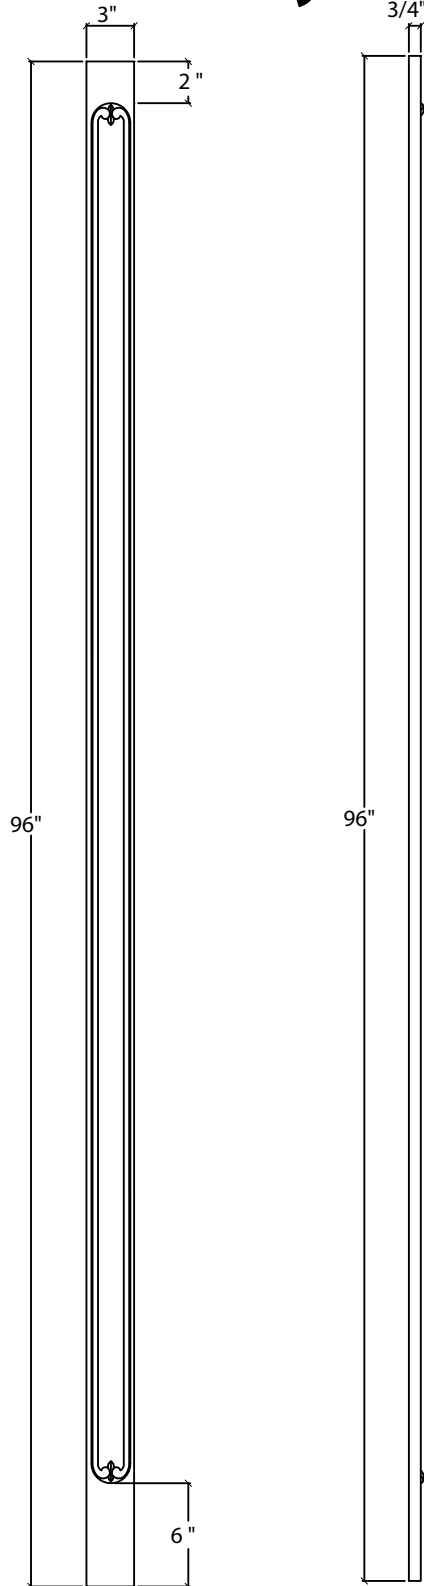

Art For Everyday Inc.

PRODUCT CODE:

CRN-OF