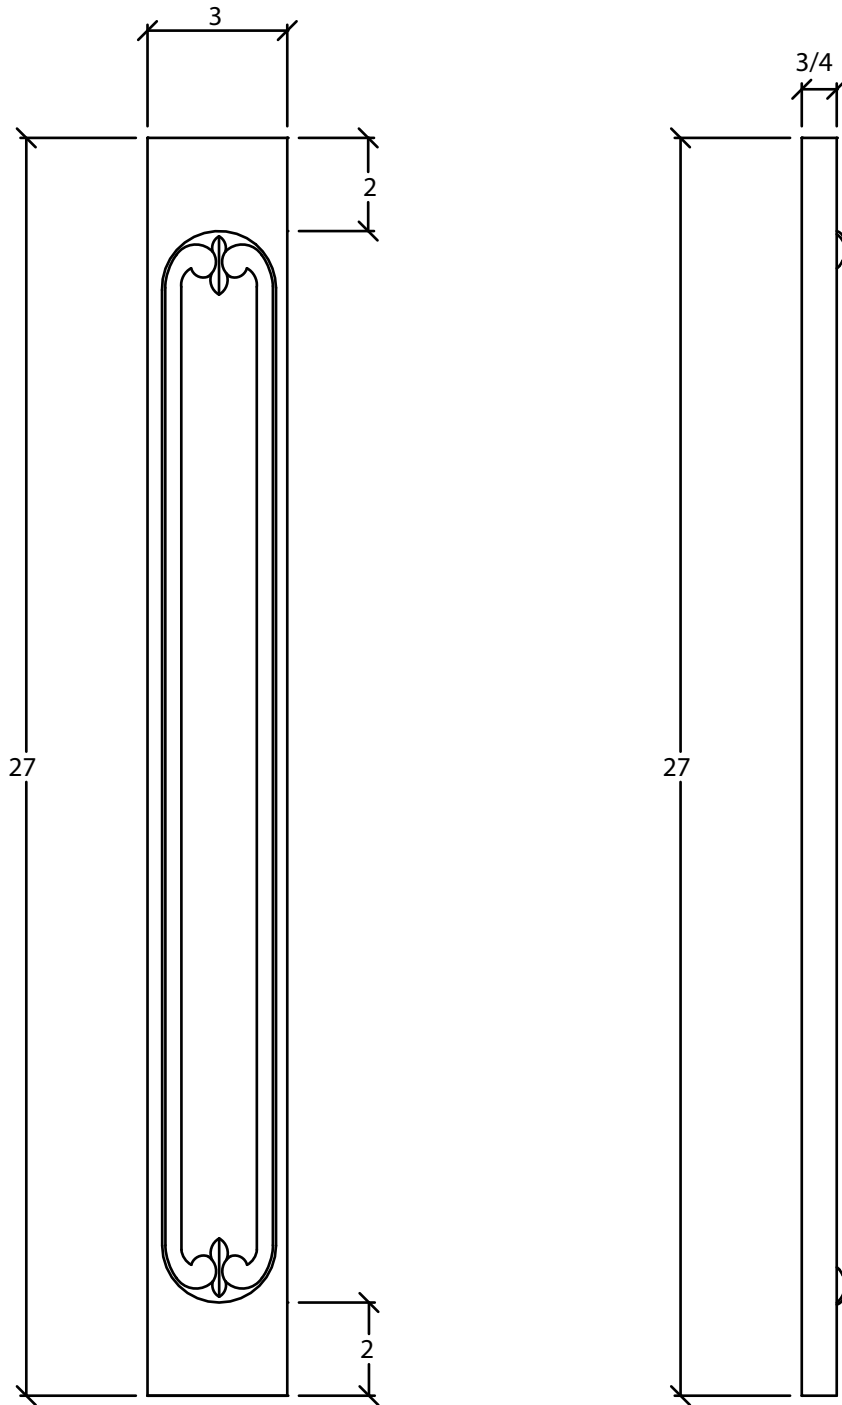

Art For Everyday Inc.

PRODUCT CODE:

CRN-OF