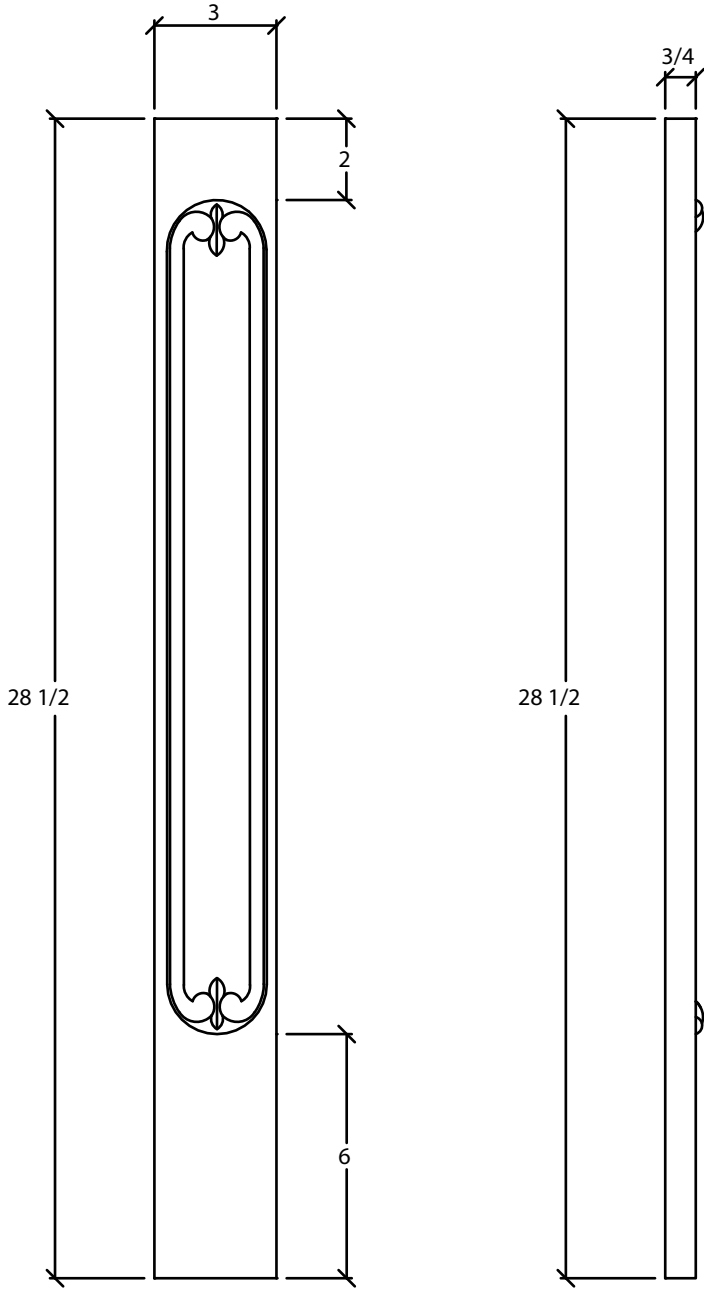

# Art For Everyday Inc.

PRODUCT CODE:

CRN-OF