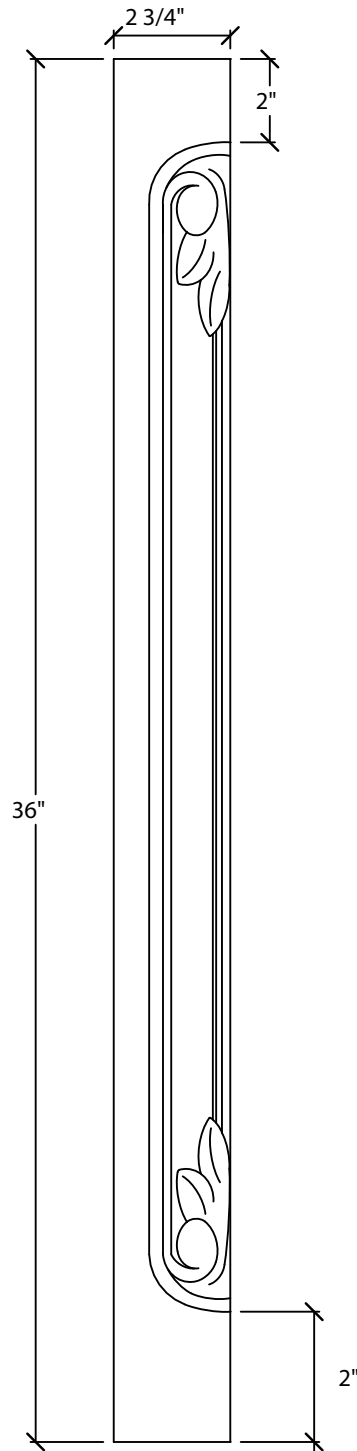

Art For Everyday Inc.

PRODUCT CODE:

CRN-OR36