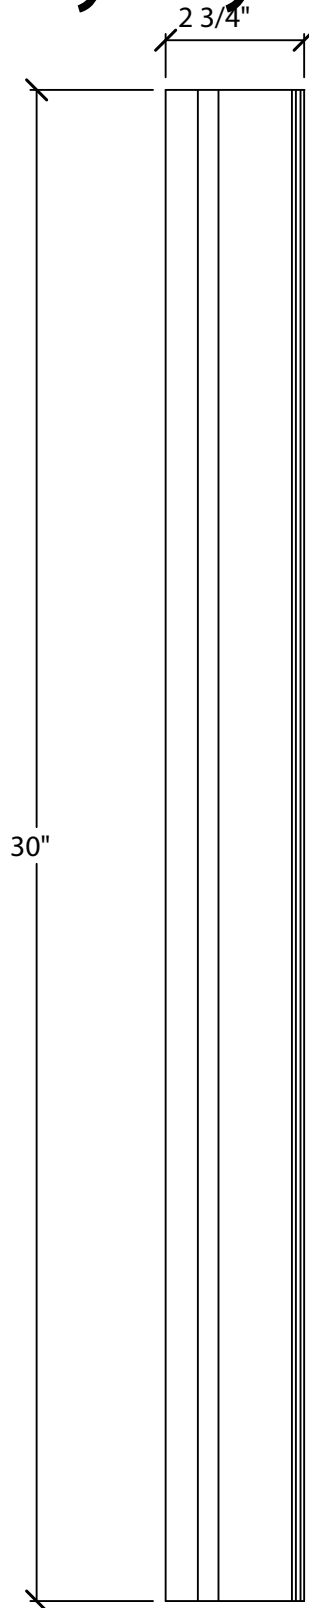

Art For Everyday Inc.

PRODUCT CODE:

CRN-SL30