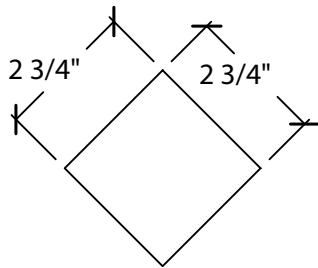

Art For Everyday Inc.

PRODUCT CODE:

CRN-SL30