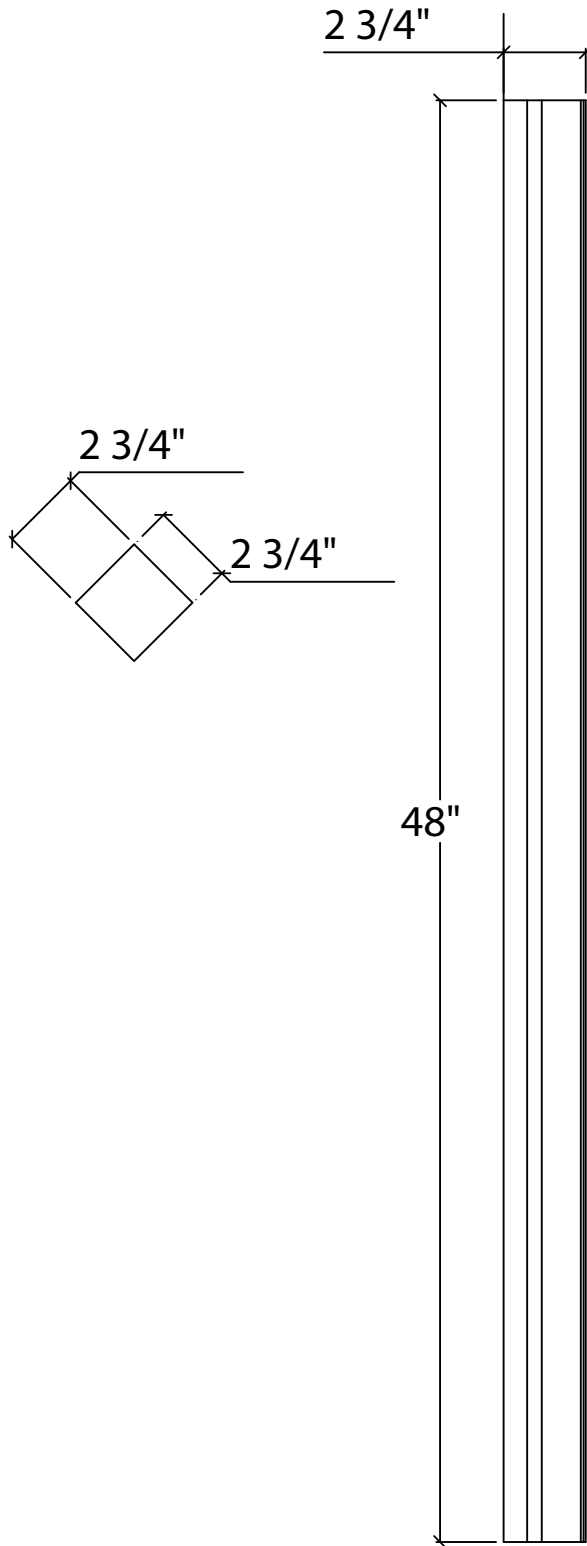

Art For Everyday Inc.

PRODUCT CODE:

CRN-SL48