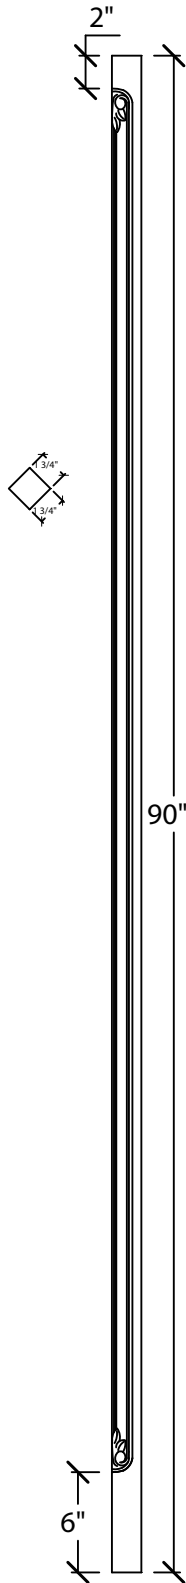

Art For Everyday Inc.

PRODUCT CODE:

CRN-SOR90