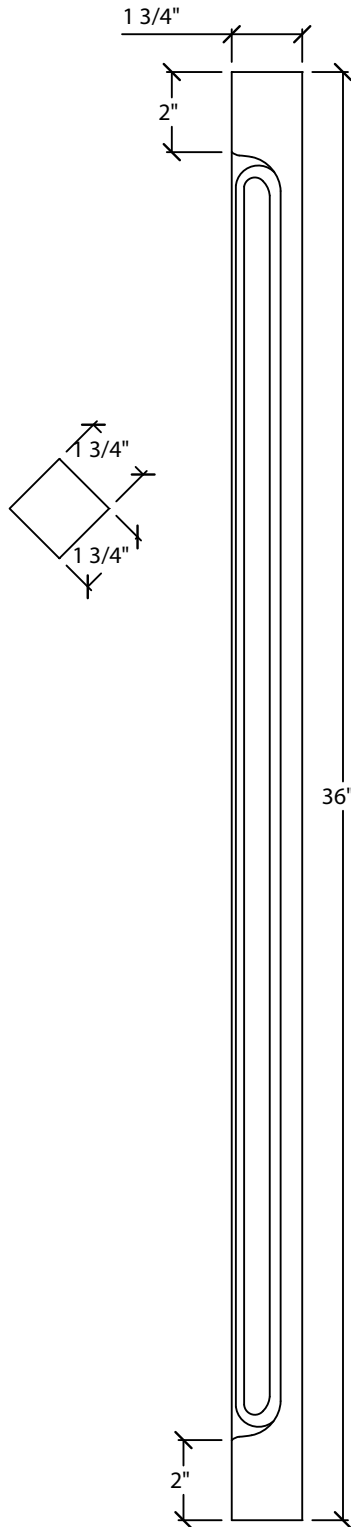

Art For Everyday Inc.

PRODUCT CODE:

CRN-STR36