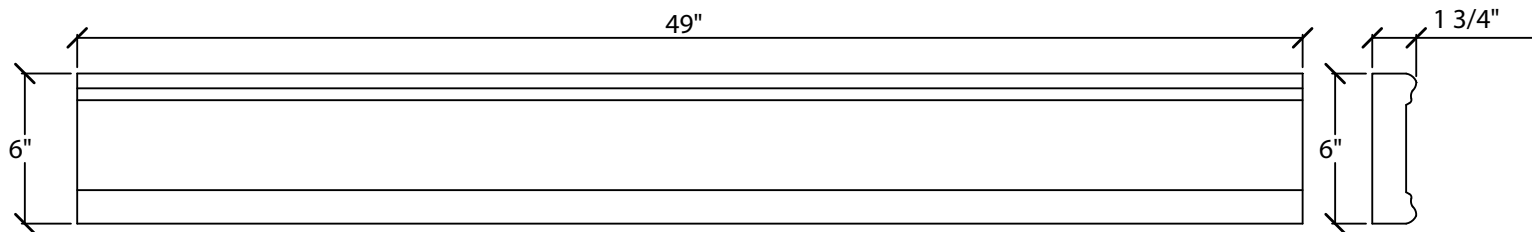

© Art For Everyday Inc.

PRODUCT CODE:

EXT-S2