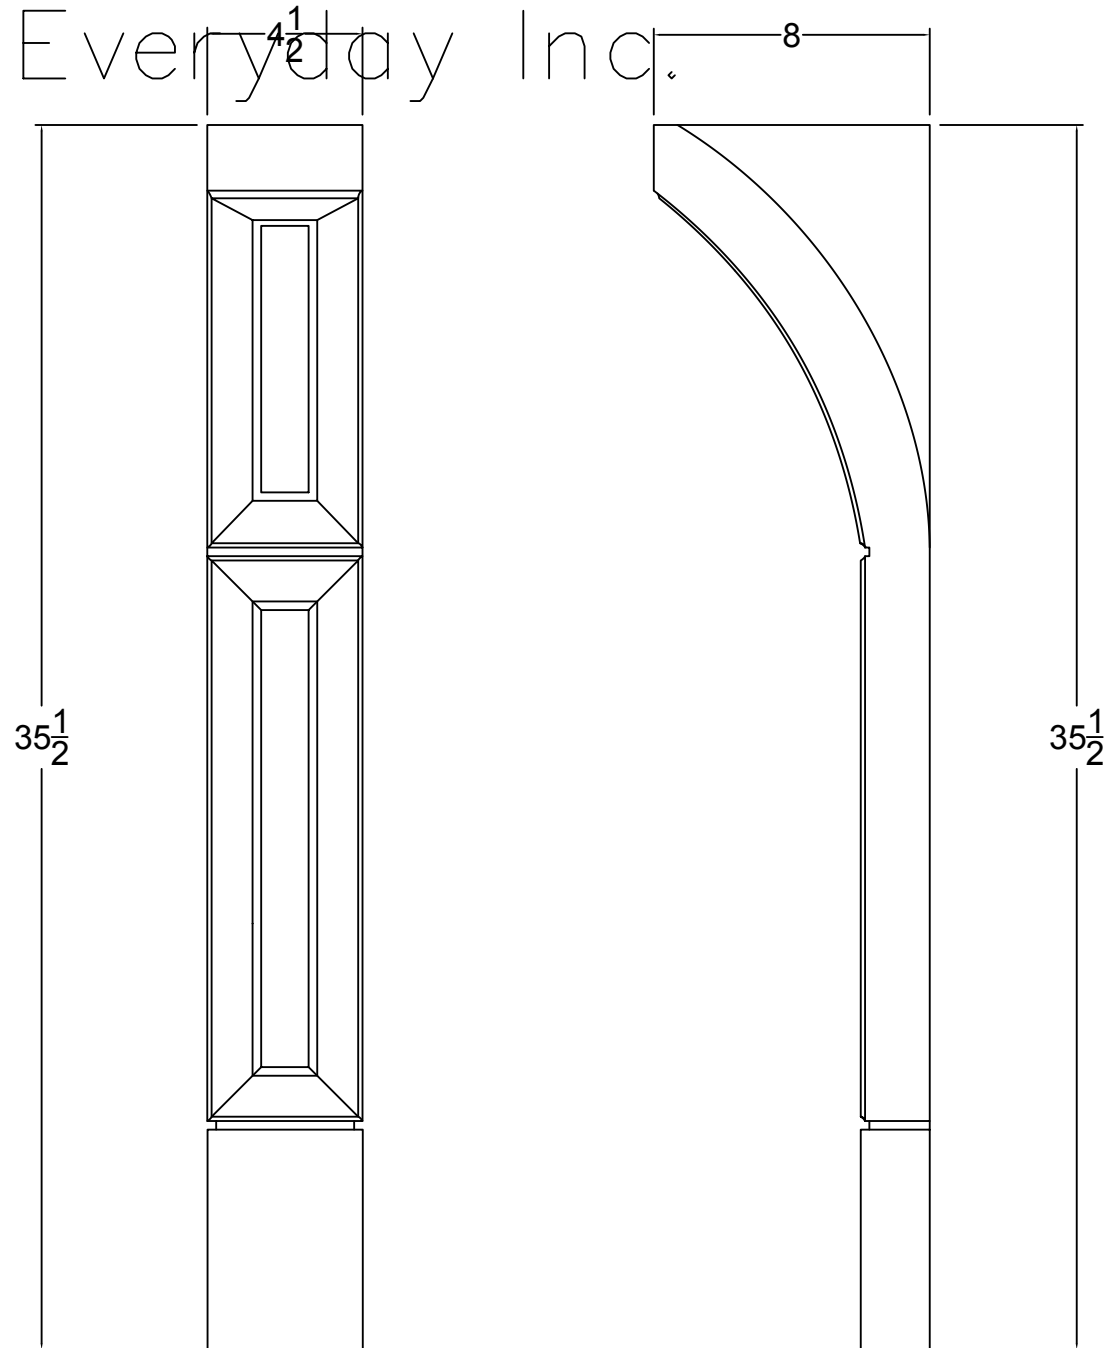

© Art For Everyday Inc.

PRODUCT CODE:

ISL - BAT2