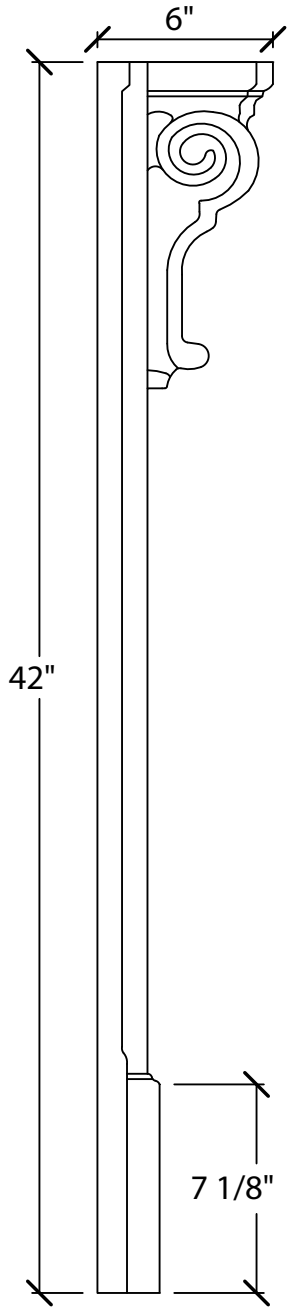

Art For Everyday Inc.

PRODUCT CODE:

ISL-FR2L