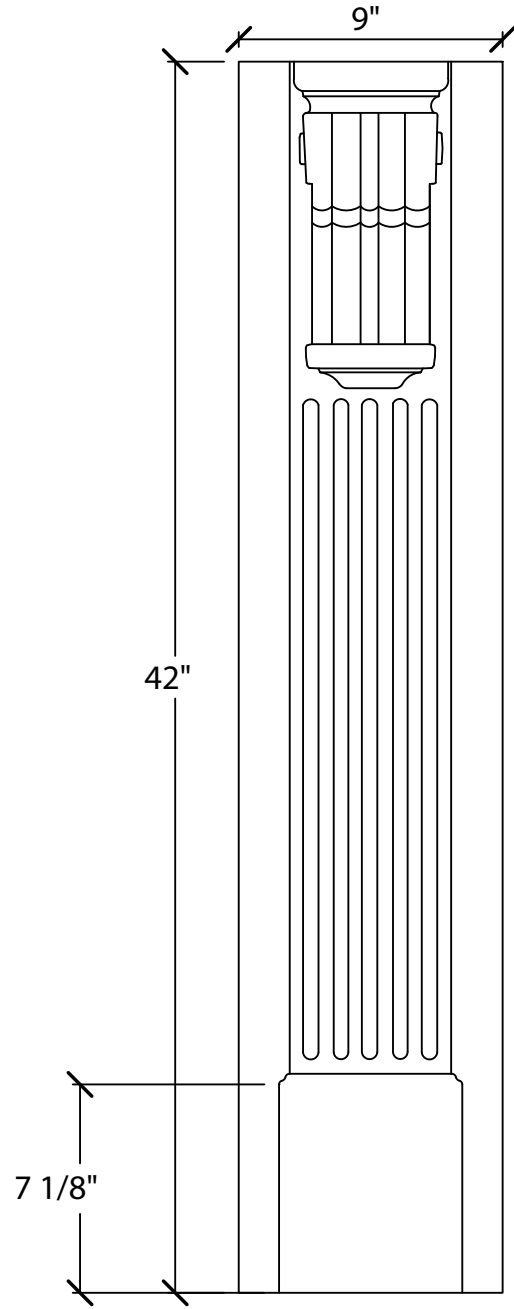

Art For Everyday Inc.

PRODUCT CODE:

ISL-FR2L