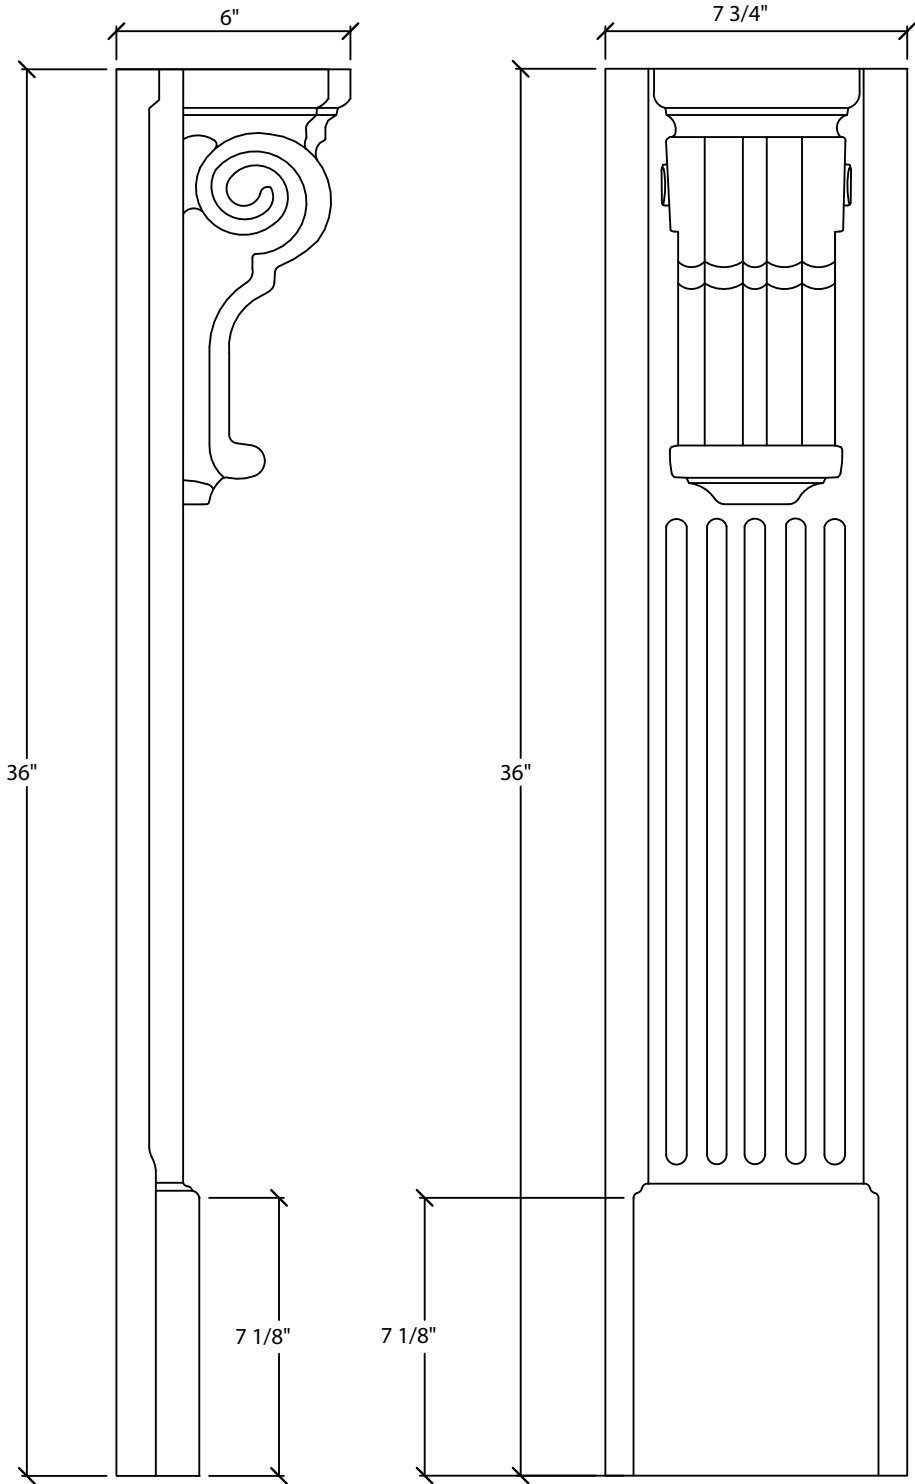

Art For Everyday Inc.

PRODUCT CODE:

ISL-FR2