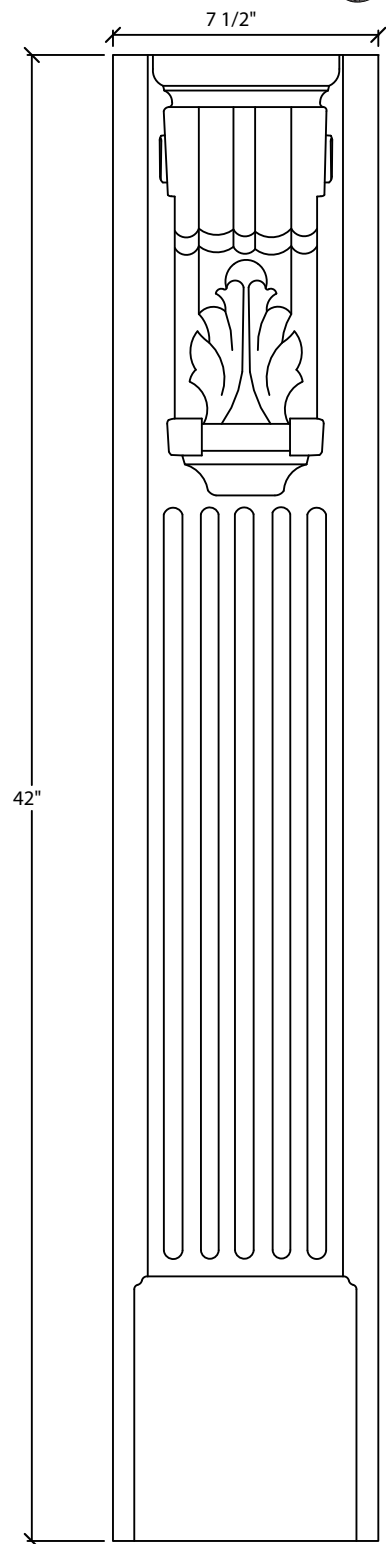

Art For Everyday Inc.

PRODUCT CODE:

ISL-FRA2L