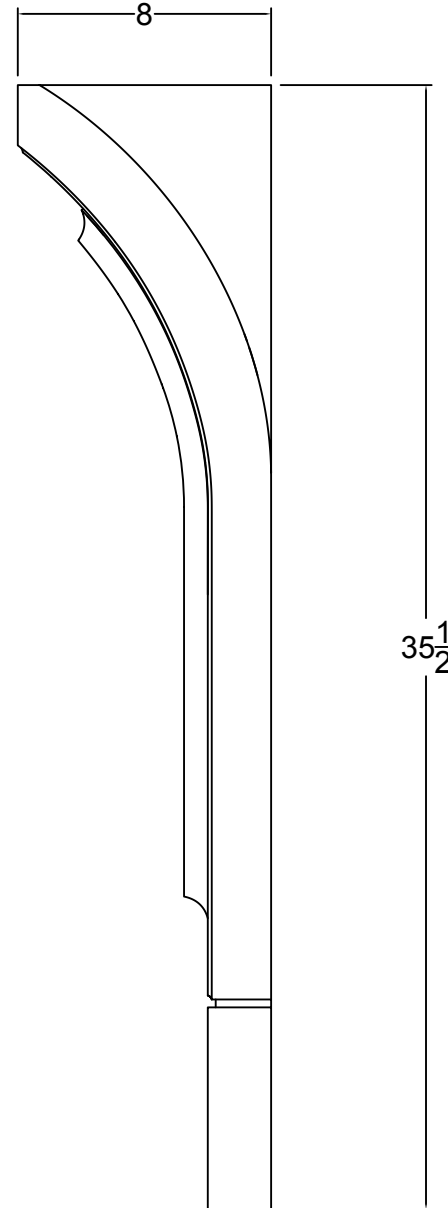

© Art For Everyday Inc.

PRODUCT CODE:

ISL - MA1