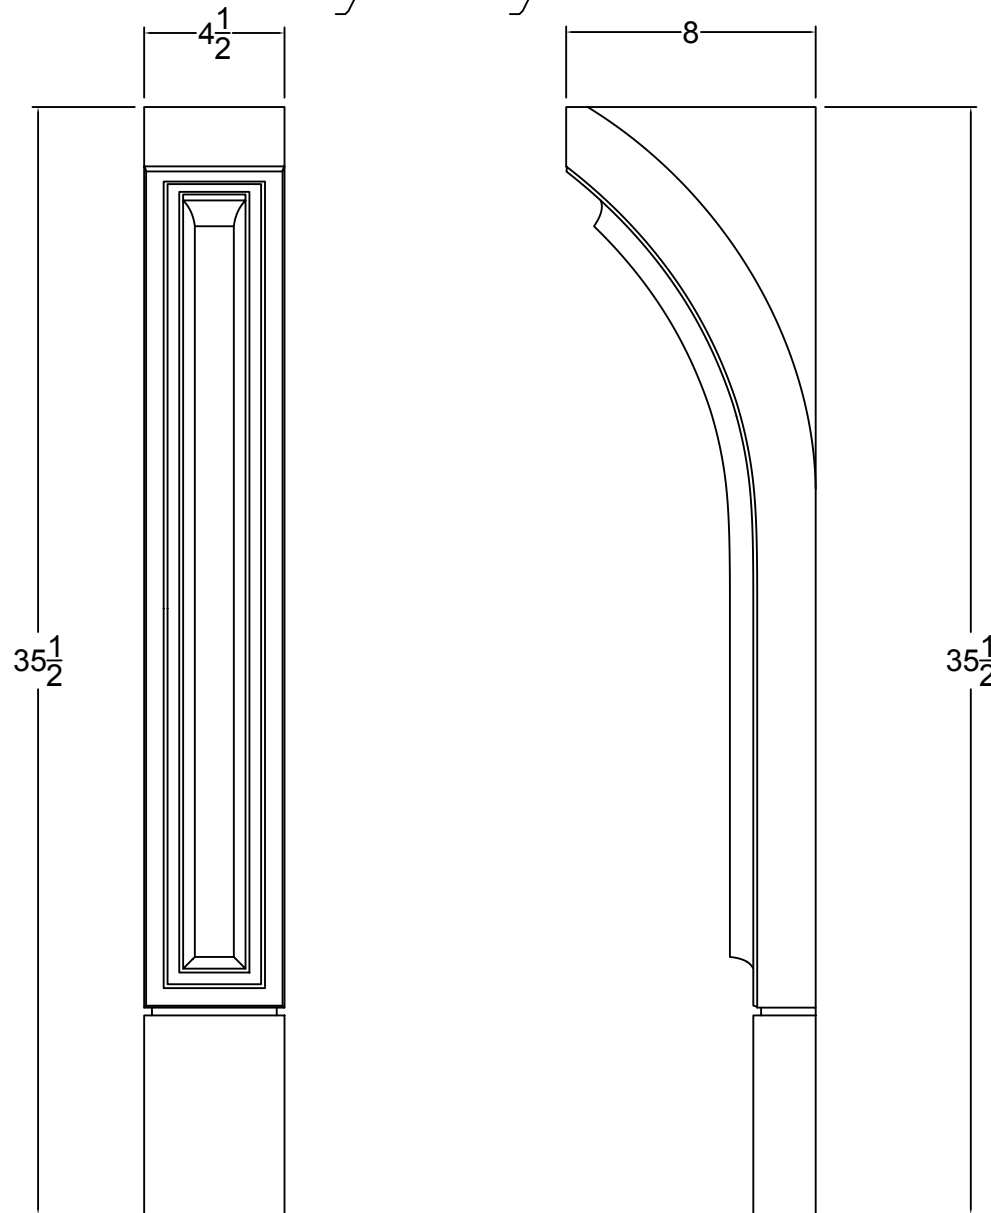

© Art For Everyday Inc.

PRODUCT CODE:

ISL - MAT1