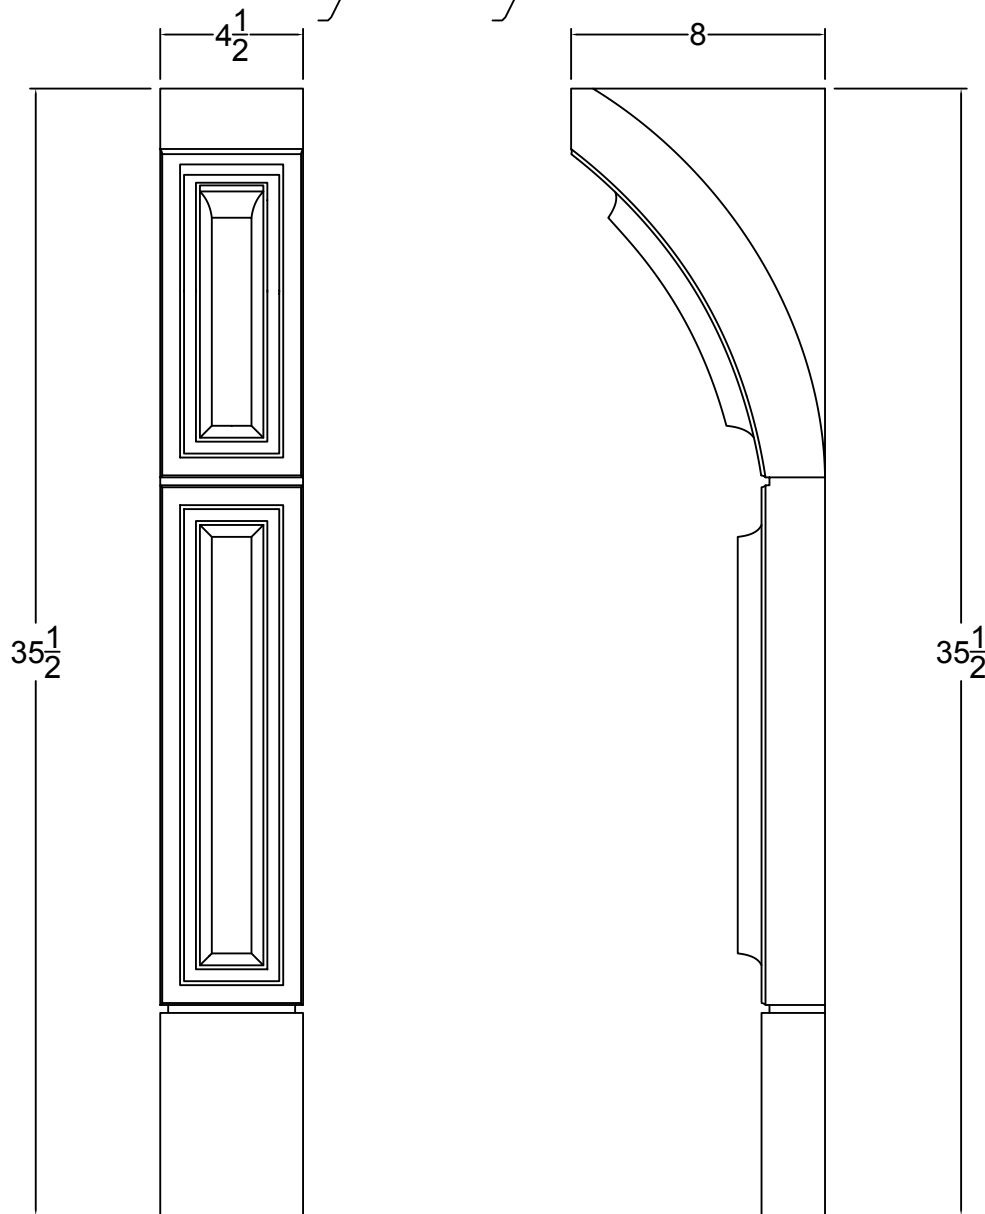

© Art For Everyday Inc.

PRODUCT CODE:

ISL - MAT2