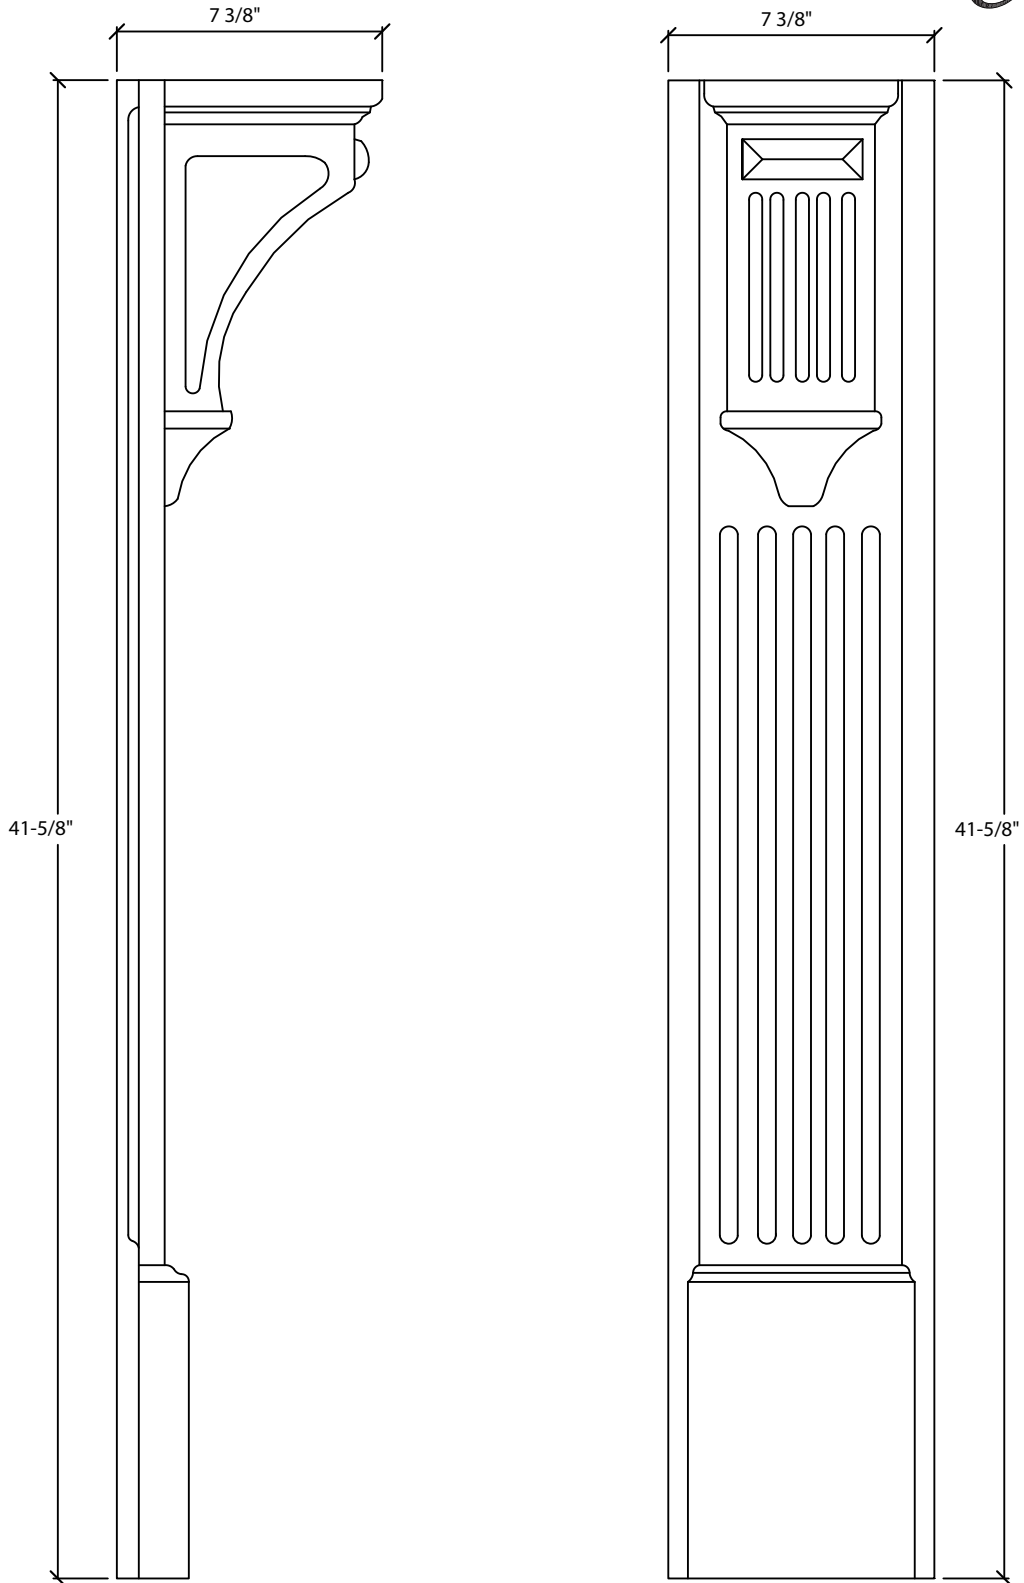

Art For Everyday Inc.

PRODUCT CODE:

ISL-SH2L