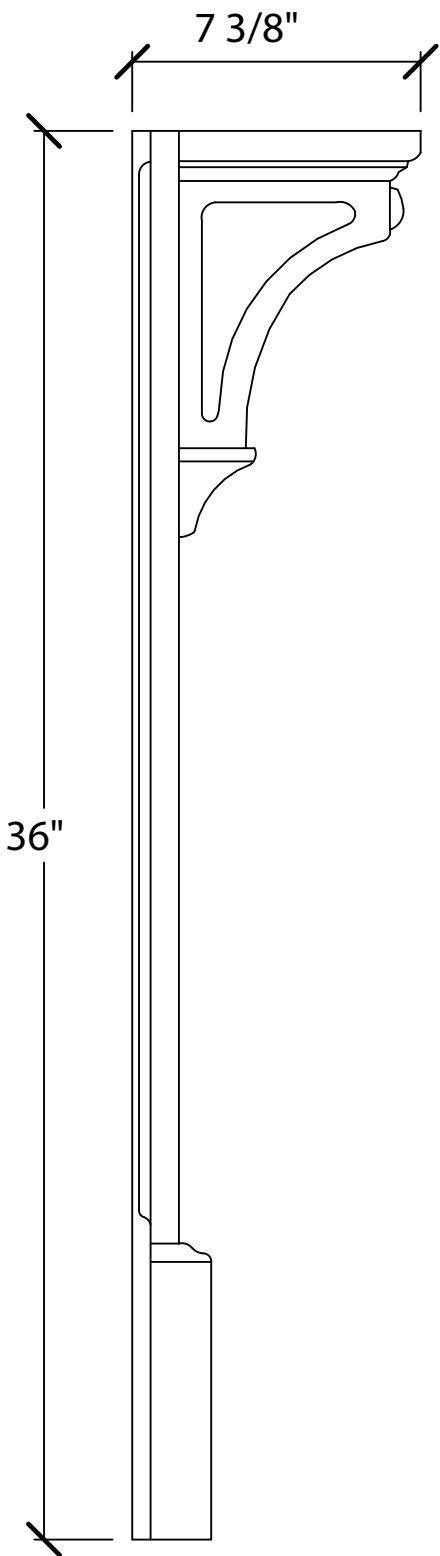

Art For Everyday Inc.

PRODUCT CODE:

ISL-SH2