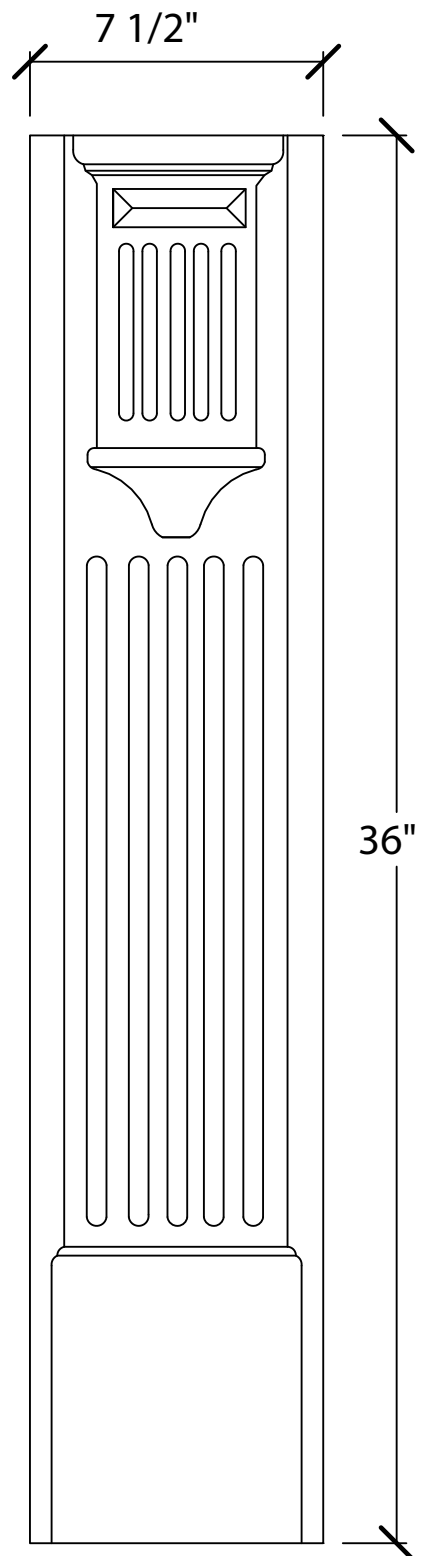

Art For Everyday Inc.

PRODUCT CODE:

ISL-SH2