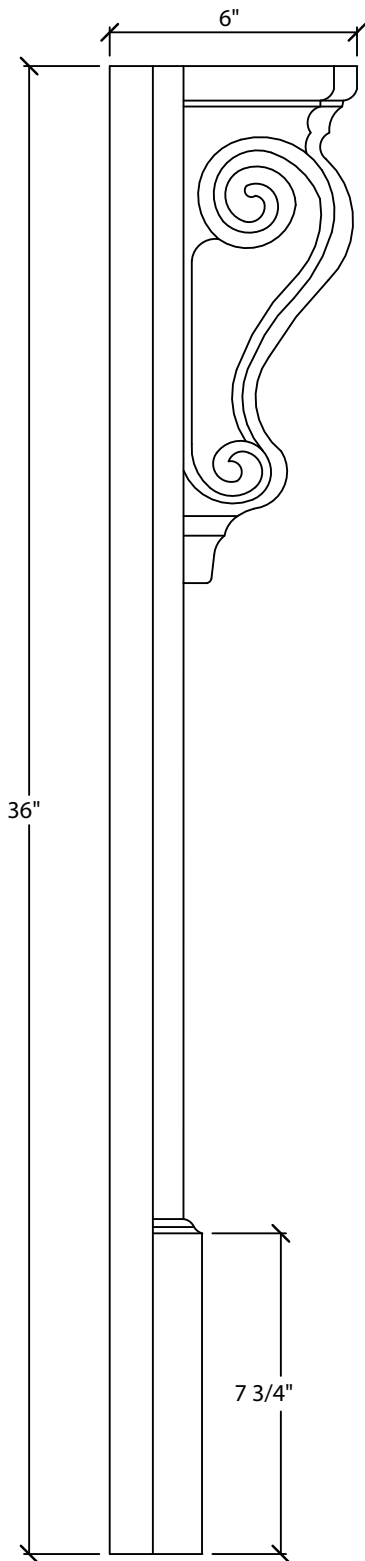

Art For Everyday Inc.

PRODUCT CODE:

ISL-TR2