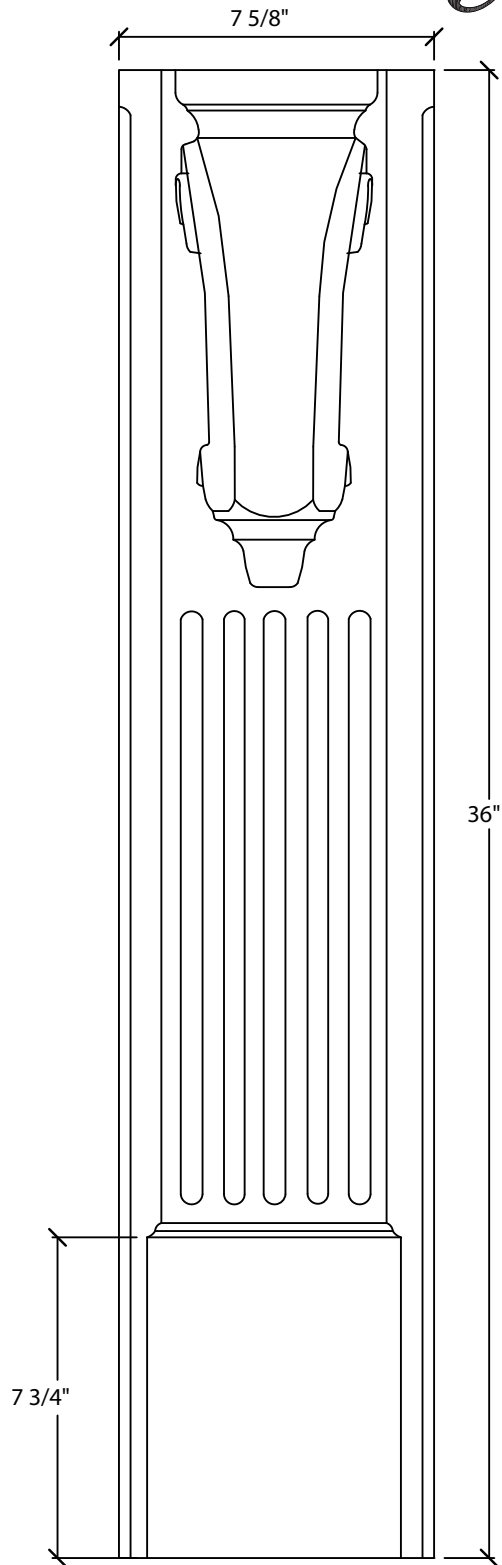

Art For Everyday Inc.

PRODUCT CODE:

ISL-TR2