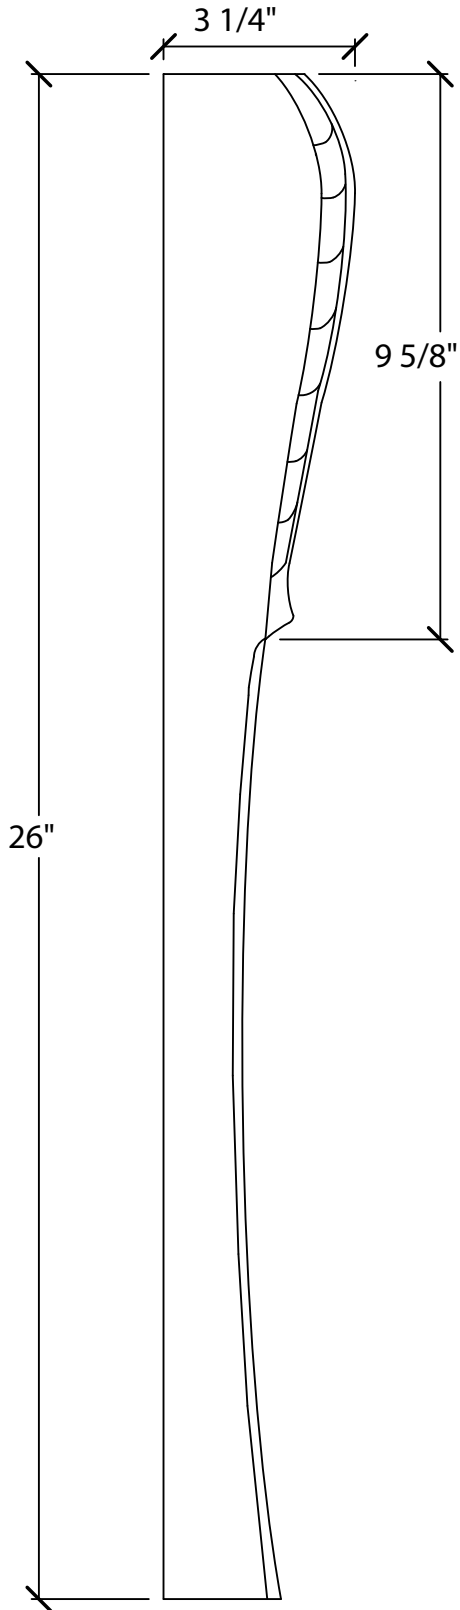

Art For Everyday Inc.

PRODUCT CODE:

LEG-A2