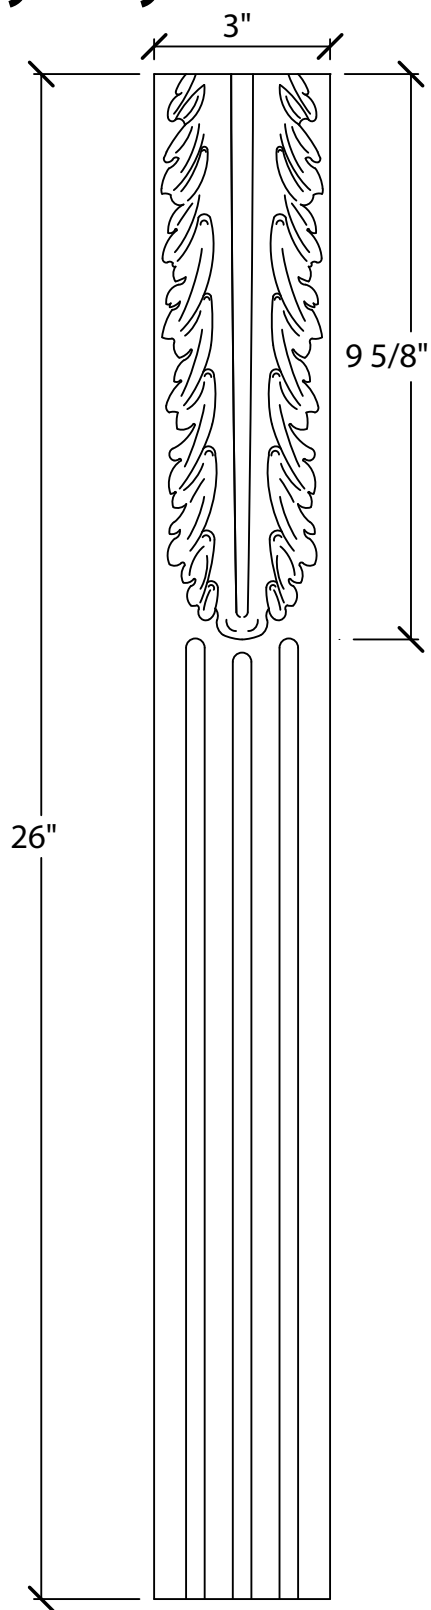

Art For Everyday Inc.

PRODUCT CODE:

LEG-A2