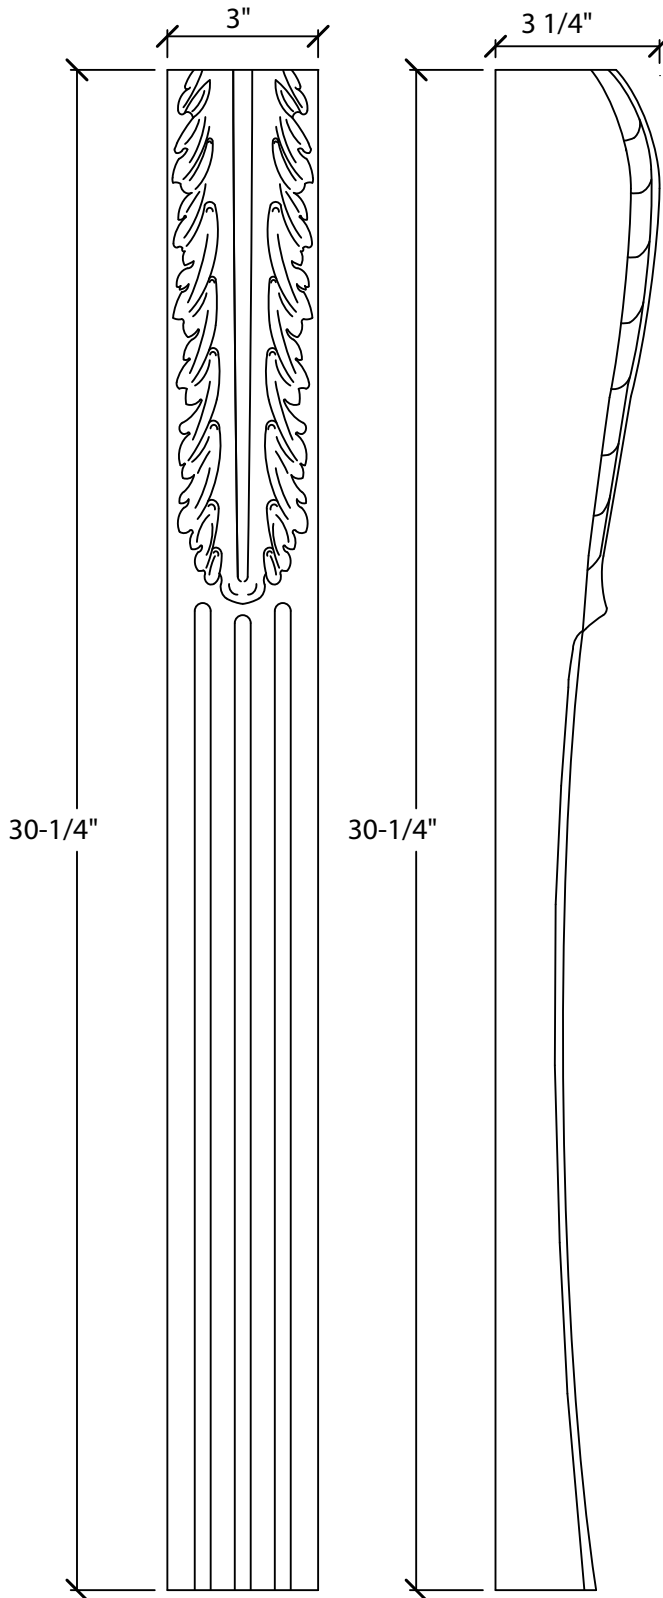

Art For Everyday Inc.

PRODUCT CODE:

LEG-A3