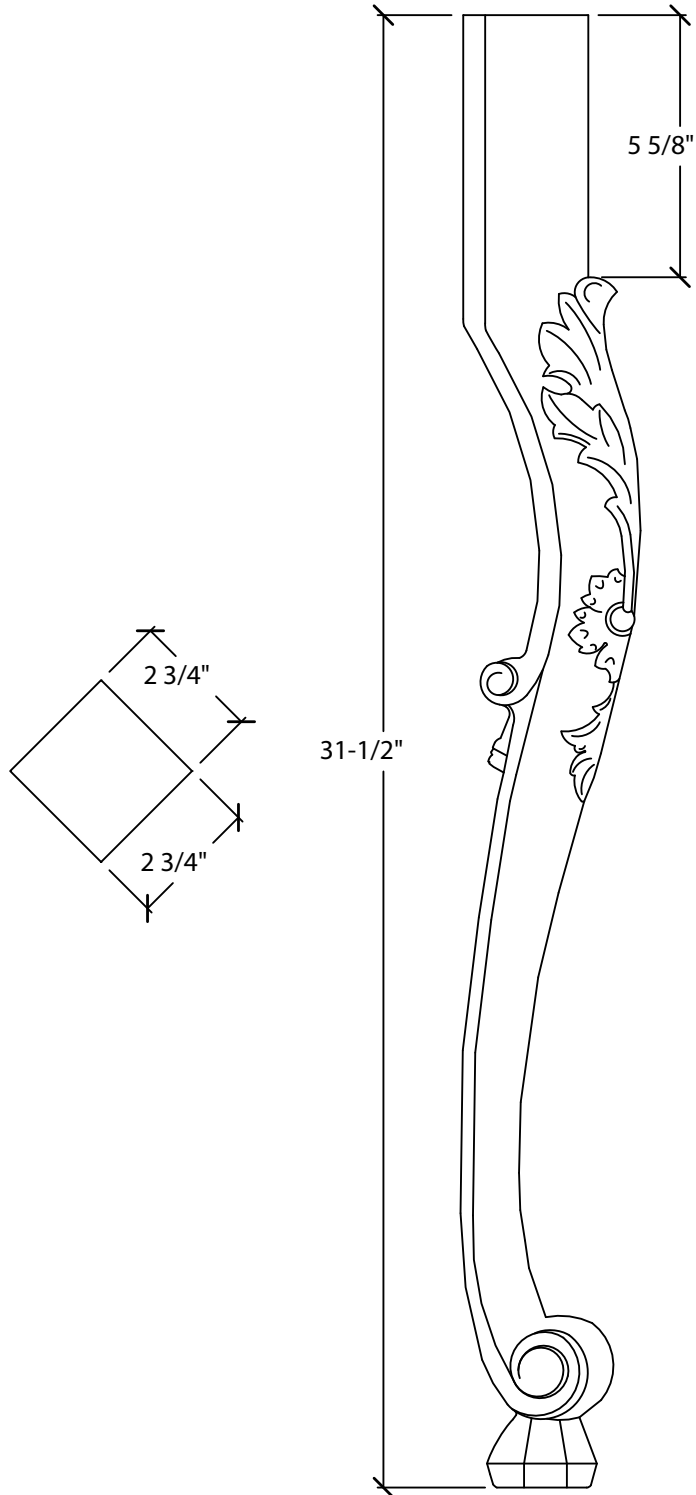

Art For Everyday Inc.

PRODUCT CODE:

LEG-B3