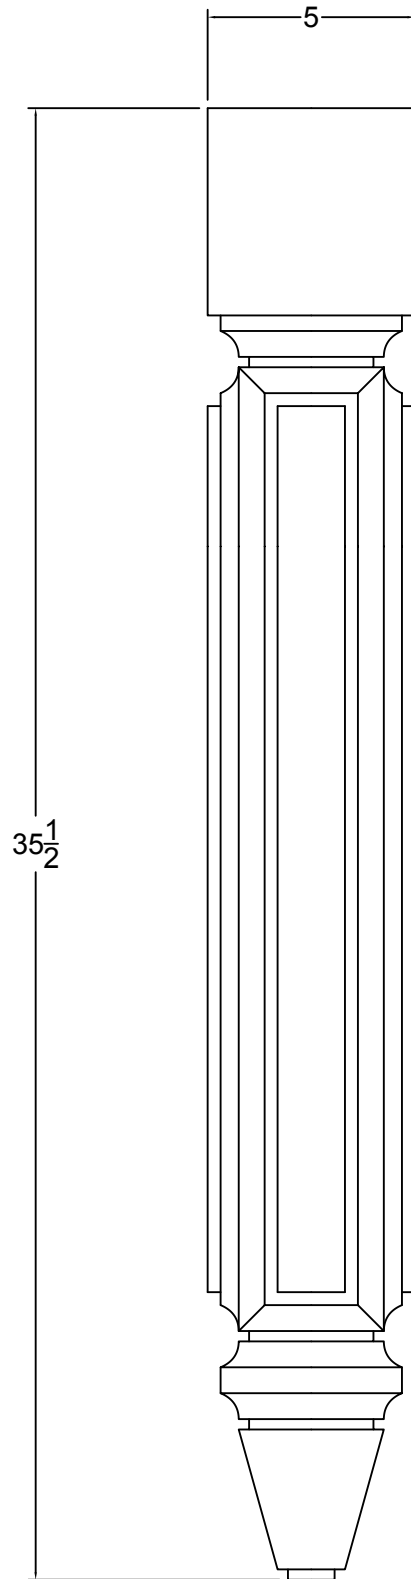

© Art For Everyday Inc

PRODUCT CODE:

LEG - R5