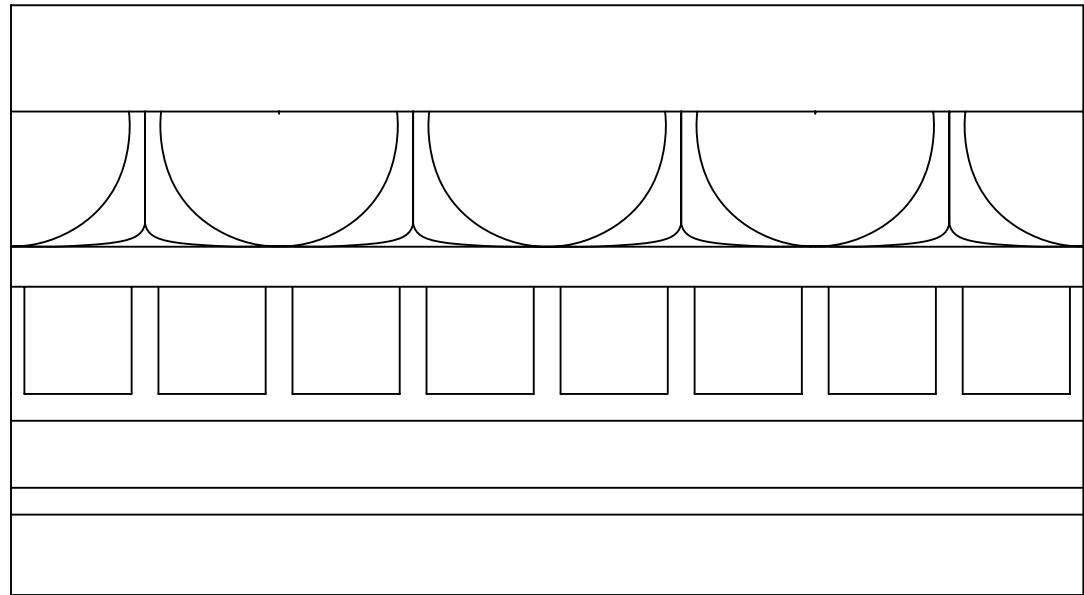

© Art For Everyday Inc.

PRODUCT CODE: MLD-DED