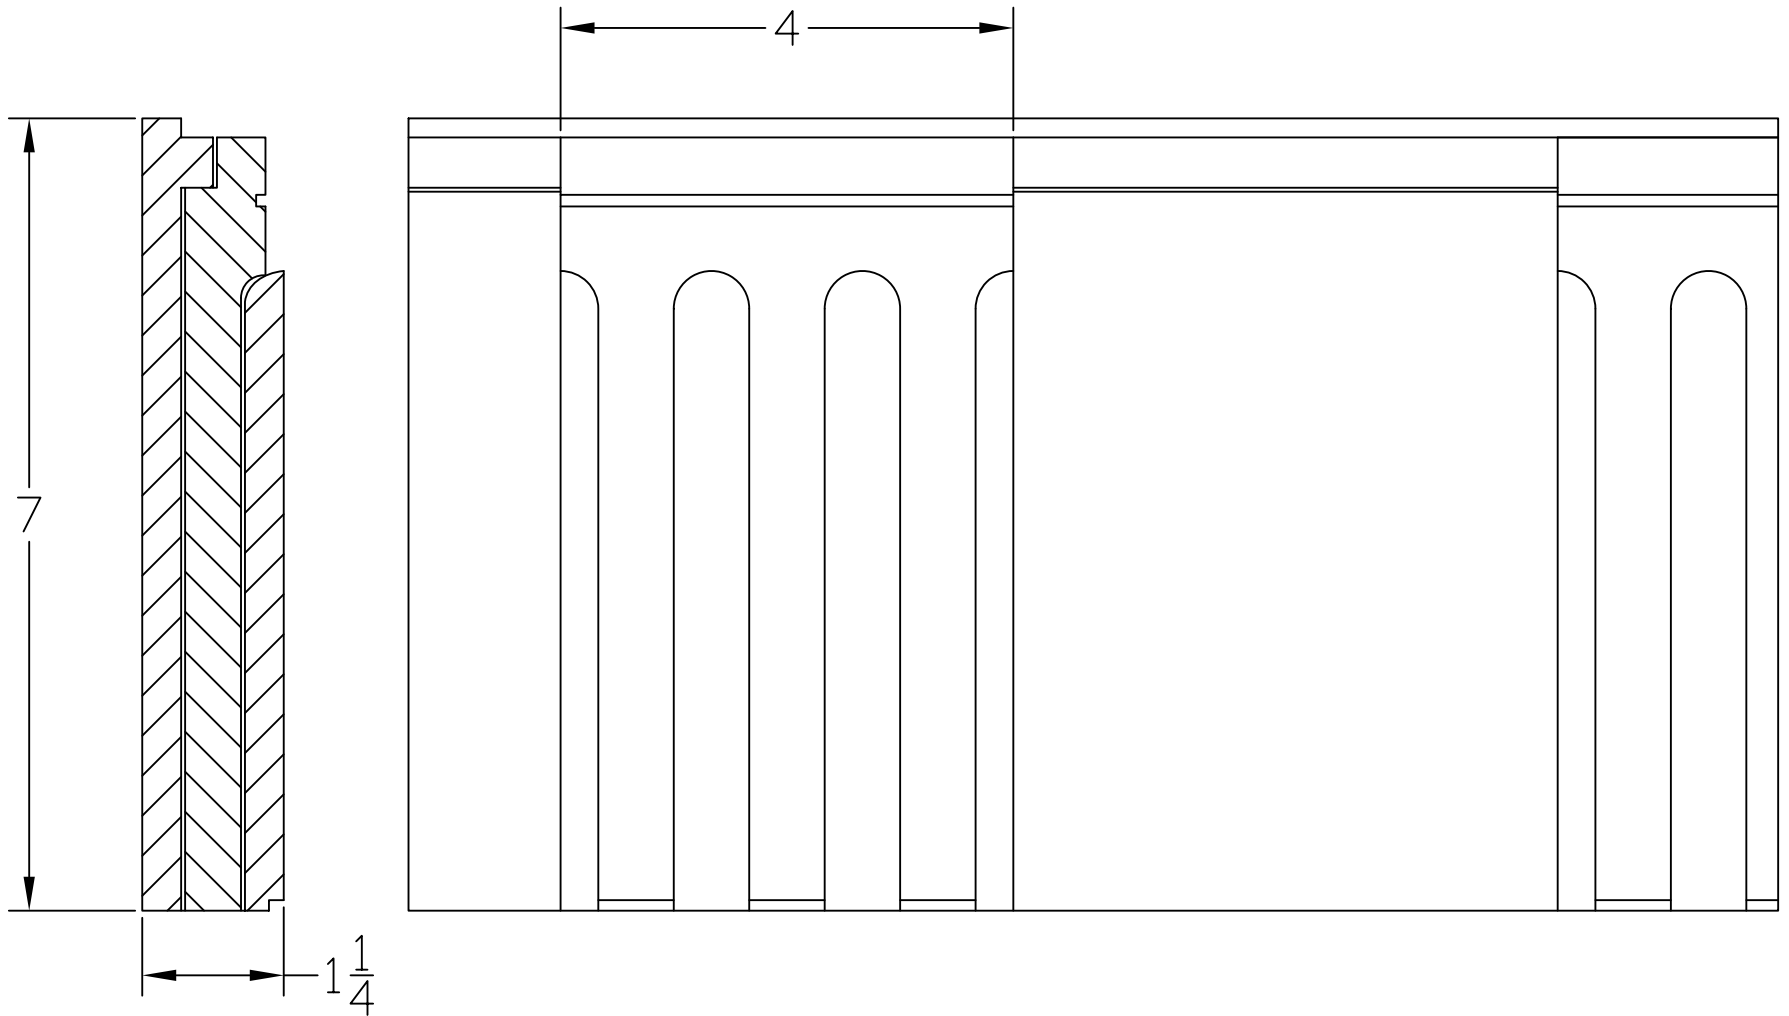

© Art For Everyday Inc.

PRODUCT CODE: MLD-DT